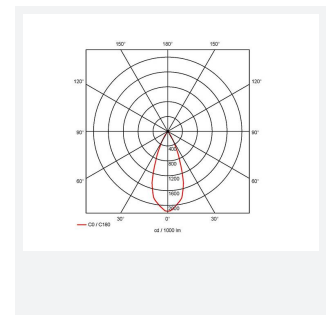

PRODUCT FEATURES

- Square and Rectangular recessed adjustable architectural downlight suitable for commercial, hospitality and retail applications
- Black trim provides excellent glare control
- Remote driver with plug and play connection
- Powered by Tridonic
- Fully adjustable tilt angle 30° on two axis
- Steel housing with die-cast aluminium body for good thermal management
- Dimmable options

GENERAL INFORMATION	
Wattage	2 x 37W
Lumens Delivered	2 x 3100lm
Lm/W	88lm/W
Beam Angle	40
CRI	90
CCT	4000K
Input	220-240V
Operating Temp	0°C - 25°C
SDCM	3
UGR	13
Cut-Out Size	325x152mm
Product Weight without Packaging	0.01 kg

TECHNICAL INFORMATION	
Light Source	LED
Colour / Finish	White
IP Rating	IP20
Class Protection	2
Internal / External	Internal
Surface / Recessed / Suspended	Recessed
Lumen Depreciation	L70 50,000h
Warranty (Years)	5
CE Mark	Yes
Height	152 mm