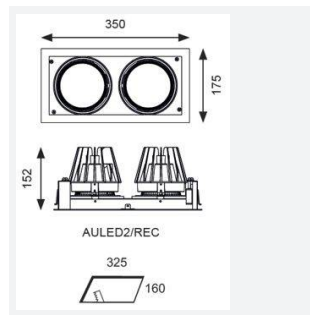

PRODUCT FEATURES

- Square and Rectangular recessed adjustable architectural downlight suitable for commercial, hospitality and retail applications
- Black trim provides excellent glare control
- Remote driver with plug and play connection
- Powered by Tridonic
- Fully adjustable tilt angle 30° on two axis
- Steel housing with die-cast aluminium body for good thermal management
- Dimmable options

GENERAL INFORMATION	
Wattage	2 x 37W
Lumens Delivered	2 x 3100lm
Lm/W	88lm/W
Beam Angle	40
CRI	90
CCT	4000K
Input	220-240V
Operating Temp	0°C - 25°C
SDCM	3
UGR	13
Cut-Out Size	325x152mm
Product Weight without Packaging	0.01 kg

TECHNICAL INFORMATION	
Light Source	LED
Colour / Finish	White
IP Rating	IP20
Class Protection	2
Internal / External	Internal
Surface / Recessed / Suspended	Recessed
Lumen Depreciation	L70 50,000h
Warranty (Years)	5
CE Mark	Yes
Height	152 mm