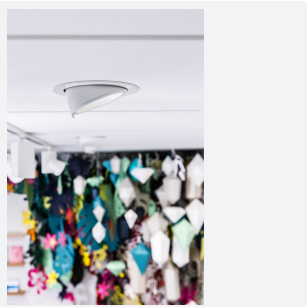

Unity 175

33W Unity 175 4000K LED Wallwash
Code: AULED175WW

Category	Downlights
Application	Ancillary, Commercial, Education, Hospitality, Residential, Retail
Specification	Architectural

PRODUCT FEATURES

- Recessed adjustable architectural wallwash with 355° rotation suitable for commercial, hospitality and retail applications
- 30° cut-off angle in the horizontal position
- Remote driver with plug and play connection
- Powered by Tridonic
- Adjustable tilt angle from -15° to 45°
- Die-cast aluminium body and heatsink for good thermal management
- Dimmable options