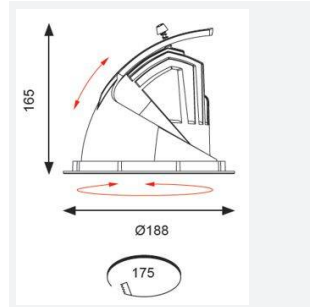

PRODUCT FEATURES

- Recessed adjustable architectural wallwash with 355° rotation suitable for commercial, hospitality and retail applications
- 30° cut-off angle in the horizontal position
- Remote driver with plug and play connection
- Powered by Tridonic
- Adjustable tilt angle from -15° to 45°
- Die-cast aluminium body and heatsink for good thermal management
- Dimmable options

GENERAL INFORMATION	
Wattage	35
Lumens Delivered	3200lm
Lm/W	88lm/W
Beam Angle	55
CRI	90
CCT	4000K
Input	220/240V
Operating Temp	-20°C - 25°C
SDCM	3
UGR	15
Cut-Out Size	175
Energy efficiency class	E
Product Weight without Packaging	1.136 kg

TECHNICAL INFORMATION	
Light Source	LED
Colour / Finish	White
IP Rating	IP20
Class Protection	2
Internal / External	Internal
Surface / Recessed / Suspended	Recessed
Warranty (Years)	5
CE Mark	Yes
Diameter	188 mm
Height	163 mm