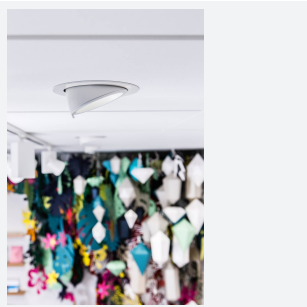

### PRODUCT FEATURES

- Recessed adjustable architectural wallwash with 355° rotation suitable for commercial, hospitality and retail applications
- 30° cut-off angle in the horizontal position
- Remote driver with plug and play connection
- Powered by Tridonic
- Adjustable tilt angle from -15° to 45°
- Die-cast aluminium body and heatsink for good thermal management
- Dimmable options