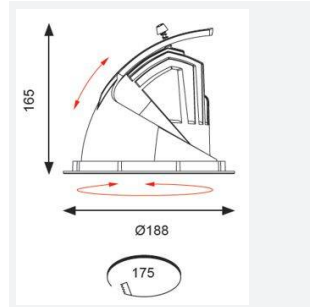

PRODUCT FEATURES

- Recessed adjustable architectural wallwash with 355° rotation suitable for commercial, hospitality and retail applications
- 30° cut-off angle in the horizontal position
- Remote driver with plug and play connection
- Powered by Tridonic
- Adjustable tilt angle from -15° to 45°
- Die-cast aluminium body and heatsink for good thermal management
- Dimmable options

GENERAL INFORMATION	
Wattage	35W
Lumens Delivered	2900lm
Lm/W	78lm/W
Beam Angle	55
CRI	90
CCT	3000K
Input	220/240V
Operating Temp	-20°C - 25°C
SDCM	3
UGR	16
Cut-Out Size	175mm
Product Weight without Packaging	0.774 kg

TECHNICAL INFORMATION	
Light Source	LED
Colour / Finish	White
IP Rating	IP20
Class Protection	2
Internal / External	Internal
Surface / Recessed / Suspended	Recessed
Lumen Depreciation	L80 60,000h
Warranty (Years)	5
CE Mark	Yes
Diameter	188 mm
Height	165 mm