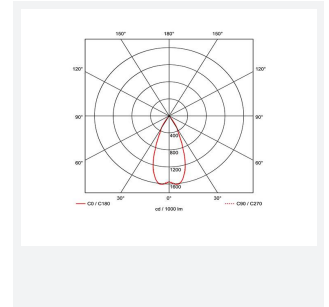

Unity 175

Unity 175 Wallwash Warm White OCTO Smart
Code: AULED175WW/WW/OCTO

Category	Downlights
Application	Ancillary, Commercial, Education, Hospitality, Residential, Retail
Specification	Architectural

GENERAL INFORMATION	
Wattage	35W
Lumens Delivered	2900lm
Lm/W	78lm/W
Beam Angle	55
CRI	90
CCT	3000K
Input	220/240V
Operating Temp	-20°C - 25°C
SDCM	3
UGR	16
Cut-Out Size	175mm
Product Weight without Packaging	0.01 kg

TECHNICAL INFORMATION	
Light Source	LED
Colour / Finish	White
IP Rating	IP20
Class Protection	2
Internal / External	Internal
Surface / Recessed / Suspended	Recessed
Lumen Depreciation	L70 50,000h
Warranty (Years)	5
CE Mark	Yes
Diameter	188 mm
Height	165 mm