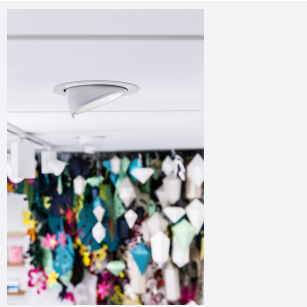

Unity 175

Unity 175 Wallwash Warm White OCTO Smart
Code: AULED175WW/WW/OCTO

Category	Downlights
Application	Ancillary, Commercial, Education, Hospitality, Residential, Retail
Specification	Architectural

PRODUCT FEATURES

- Recessed adjustable architectural wallwash with 355° rotation suitable for commercial, hospitality and retail applications
- 30° cut-off angle in the horizontal position
- Remote driver with plug and play connection
- Powered by Tridonic
- Adjustable tilt angle from -15° to 45°
- Die-cast aluminium body and heatsink for good thermal management
- Dimmable options