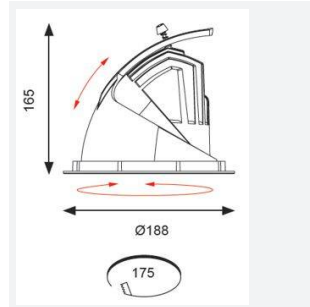

PRODUCT FEATURES

- Recessed adjustable architectural wallwash with 355° rotation suitable for commercial, hospitality and retail applications
- 30° cut-off angle in the horizontal position
- Remote driver with plug and play connection
- Powered by Tridonic
- Adjustable tilt angle from -15° to 45°
- Die-cast aluminium body and heatsink for good thermal management
- Dimmable options

GENERAL INFORMATION	
Wattage	35W
Lumens Delivered	2900lm
Lm/W	78lm/W
Beam Angle	55
CRI	90
CCT	3000K
Input	220/240V
Operating Temp	-20°C - 25°C
SDCM	3
UGR	16
Cut-Out Size	175mm
Product Weight without Packaging	0.01 kg

TECHNICAL INFORMATION	
Light Source	LED
Colour / Finish	White
IP Rating	IP20
Class Protection	2
Internal / External	Internal
Surface / Recessed / Suspended	Recessed
Lumen Depreciation	L70 50,000h
Warranty (Years)	5
CE Mark	Yes
Diameter	188 mm
Height	165 mm