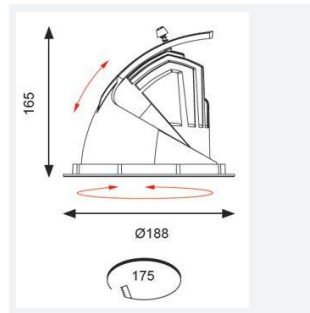

PRODUCT FEATURES

- Recessed adjustable architectural wallwash with 355° rotation suitable for commercial, hospitality and retail applications
- 30° cut-off angle in the horizontal position
- Remote driver with plug and play connection
- Powered by Tridonic
- Adjustable tilt angle from -15° to 45°
- Die-cast aluminium body and heatsink for good thermal management
- Dimmable options

GENERAL INFORMATION	
Wattage	35W
Lumens Delivered	2900lm
Lm/W	78lm/W
Beam Angle	55
CRI	90
CCT	3000K
Input	220/240V
Operating Temp	-20°C - 25°C
SDCM	3
UGR	16
Cut-Out Size	175mm
Product Weight without Packaging	0.01 kg

TECHNICAL INFORMATION	
Light Source	LED
Colour / Finish	White
IP Rating	IP20
Class Protection	2
Internal / External	Internal
Surface / Recessed / Suspended	Recessed
Lumen Depreciation	L70 50,000h
Warranty (Years)	5
CE Mark	Yes
Diameter	188 mm
Height	165 mm