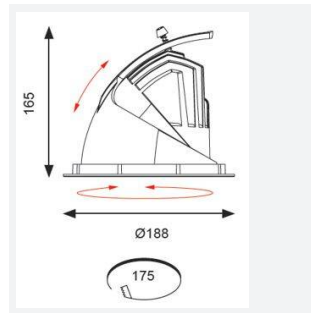

PRODUCT FEATURES

- Recessed adjustable architectural wallwash with 355° rotation suitable for commercial, hospitality and retail applications
- 30° cut-off angle in the horizontal position
- Remote driver with plug and play connection
- Powered by Tridonic
- Adjustable tilt angle from -15° to 45°
- Die-cast aluminium body and heatsink for good thermal management
- Dimmable options

GENERAL INFORMATION	
Wattage	35W
Lumens Delivered	2900lm
Lm/W	78lm/W
Beam Angle	55
CRI	90
CCT	3000K
Input	220/240V
Operating Temp	-20°C - 25°C
SDCM	3
UGR	16
Cut-Out Size	175mm
Product Weight without Packaging	0.01 kg

TECHNICAL INFORMATION	
Light Source	LED
Colour / Finish	White
IP Rating	IP20
Class Protection	2
Internal / External	Internal
Surface / Recessed / Suspended	Recessed
Lumen Depreciation	L70 50,000h
Warranty (Years)	5
CE Mark	Yes
Diameter	188 mm
Height	165 mm