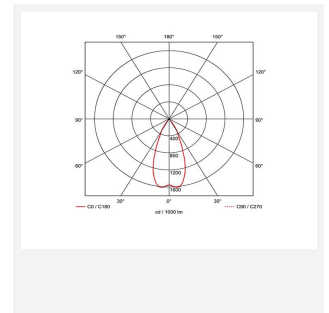

PRODUCT FEATURES

- Recessed adjustable architectural wallwash with 355° rotation suitable for commercial, hospitality and retail applications
- 30° cut-off angle in the horizontal position
- Remote driver with plug and play connection
- Powered by Tridonic
- Adjustable tilt angle from -15° to 45°
- Die-cast aluminium body and heatsink for good thermal management
- Dimmable options

GENERAL INFORMATION	
Wattage	35W
Lumens Delivered	2900lm
Lm/W	78lm/W
Beam Angle	55
CRI	90
CCT	3000K
Input	220/240V
Operating Temp	-20°C - 25°C
SDCM	3
UGR	16
Cut-Out Size	175mm
Product Weight without Packaging	0.01 kg

TECHNICAL INFORMATION	
Light Source	LED
Colour / Finish	White
IP Rating	IP20
Class Protection	2
Internal / External	Internal
Surface / Recessed / Suspended	Recessed
Lumen Depreciation	L70 50,000h
Warranty (Years)	5
CE Mark	Yes
Diameter	188 mm
Height	165 mm