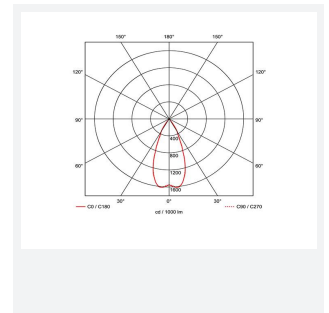

PRODUCT FEATURES

- Recessed adjustable architectural wallwash with 355° rotation suitable for commercial, hospitality and retail applications
- 30° cut-off angle in the horizontal position
- Remote driver with plug and play connection
- Powered by Tridonic
- Adjustable tilt angle from -15° to 45°
- Die-cast aluminium body and heatsink for good thermal management
- Dimmable options

GENERAL INFORMATION	
Wattage	35W
Lumens Delivered	2900lm
Lm/W	78lm/W
Beam Angle	55
CRI	90
CCT	3000K
Input	220/240V
Operating Temp	-20°C - 25°C
SDCM	3
UGR	16
Cut-Out Size	175mm
Product Weight without Packaging	1.136 kg

TECHNICAL INFORMATION	
Light Source	LED
Colour / Finish	White
IP Rating	IP20
Class Protection	2
Internal / External	Internal
Surface / Recessed / Suspended	Recessed
Lumen Depreciation	L70 50,000h
Warranty (Years)	5
CE Mark	Yes
Diameter	188 mm
Height	165 mm