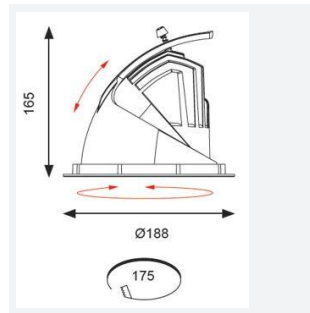

PRODUCT FEATURES

- Recessed adjustable architectural wallwash with 355° rotation suitable for commercial, hospitality and retail applications
- 30° cut-off angle in the horizontal position
- Remote driver with plug and play connection
- Powered by Tridonic
- Adjustable tilt angle from -15° to 45°
- Die-cast aluminium body and heatsink for good thermal management
- Dimmable options

GENERAL INFORMATION	
Wattage	35W
Lumens Delivered	2900lm
Lm/W	78lm/W
Beam Angle	55
CRI	90
CCT	3000K
Input	220/240V
Operating Temp	-20°C - 25°C
SDCM	3
UGR	16
Cut-Out Size	175mm
Product Weight without Packaging	1.136 kg

TECHNICAL INFORMATION	
Light Source	LED
Colour / Finish	White
IP Rating	IP20
Class Protection	2
Internal / External	Internal
Surface / Recessed / Suspended	Recessed
Lumen Depreciation	L70 50,000h
Warranty (Years)	5
CE Mark	Yes
Diameter	188 mm
Height	165 mm