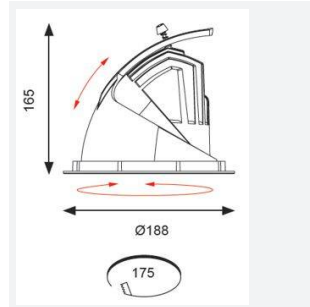

PRODUCT FEATURES

- Recessed adjustable architectural wallwash with 355° rotation suitable for commercial, hospitality and retail applications
- 30° cut-off angle in the horizontal position
- Remote driver with plug and play connection
- Powered by Tridonic
- Adjustable tilt angle from -15° to 45°
- Die-cast aluminium body and heatsink for good thermal management
- Dimmable options

GENERAL INFORMATION	
Wattage	35W
Lumens Delivered	3200lm
Lm/W	88lm/W
Beam Angle	55
CRI	90
CCT	4000K
Input	220/240V
Operating Temp	-20°C - 25°C
SDCM	3
UGR	15
Cut-Out Size	175mm
Product Weight without Packaging	1.136 kg

TECHNICAL INFORMATION	
Light Source	LED
Colour / Finish	White
IP Rating	IP20
Class Protection	2
Internal / External	Internal
Surface / Recessed / Suspended	Recessed
Lumen Depreciation	L70 50,000h
Warranty (Years)	5
CE Mark	Yes
Diameter	188 mm
Height	165 mm