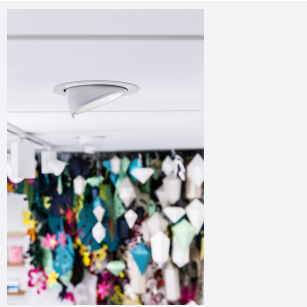

Unity 175

Unity 175 Wallwash Cool White OCTO Smart
Code: AULED175WW/OCTO

Category	Downlights
Application	Ancillary, Commercial, Education, Hospitality, Residential, Retail
Specification	Architectural

PRODUCT FEATURES

- Recessed adjustable architectural wallwash with 355° rotation suitable for commercial, hospitality and retail applications
- 30° cut-off angle in the horizontal position
- Remote driver with plug and play connection
- Powered by Tridonic
- Adjustable tilt angle from -15° to 45°
- Die-cast aluminium body and heatsink for good thermal management
- Dimmable options

GENERAL INFORMATION	
Wattage	35W
Lumens Delivered	3200lm
Lm/W	88lm/W
Beam Angle	55
CRI	90
CCT	4000K
Input	220/240V
Operating Temp	-20°C - 25°C
SDCM	3
UGR	15
Cut-Out Size	175mm
Product Weight without Packaging	1.136 kg