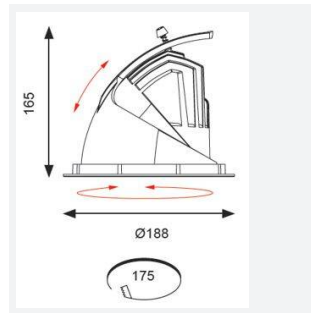

PRODUCT FEATURES

- Recessed adjustable architectural wallwash with 355° rotation suitable for commercial, hospitality and retail applications
- 30° cut-off angle in the horizontal position
- Remote driver with plug and play connection
- Powered by Tridonic
- Adjustable tilt angle from -15° to 45°
- Die-cast aluminium body and heatsink for good thermal management
- Dimmable options

GENERAL INFORMATION	
Wattage	35W
Lumens Delivered	3200lm
Lm/W	88lm/W
Beam Angle	55
CRI	90
CCT	4000K
Input	220/240V
Operating Temp	-20°C - 25°C
SDCM	3
UGR	15
Cut-Out Size	175mm
Product Weight without Packaging	0.01 kg

TECHNICAL INFORMATION	
Light Source	LED
Colour / Finish	White
IP Rating	IP20
Class Protection	2
Internal / External	Internal
Surface / Recessed / Suspended	Recessed
Lumen Depreciation	L70 50,000h
Warranty (Years)	5
CE Mark	Yes
Diameter	188 mm
Height	165 mm