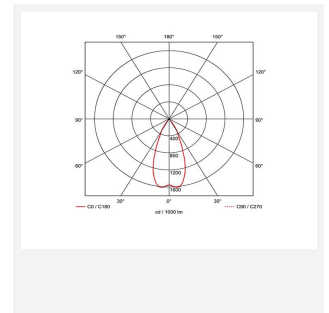

PRODUCT FEATURES

- Recessed adjustable architectural wallwash with 355° rotation suitable for commercial, hospitality and retail applications
- 30° cut-off angle in the horizontal position
- Remote driver with plug and play connection
- Powered by Tridonic
- Adjustable tilt angle from -15° to 45°
- Die-cast aluminium body and heatsink for good thermal management
- Dimmable options

GENERAL INFORMATION	
Wattage	35W
Lumens Delivered	3200lm
Lm/W	88lm/W
Beam Angle	55
CRI	90
CCT	4000K
Input	220/240V
Operating Temp	-20°C - 25°C
SDCM	3
UGR	15
Cut-Out Size	175mm
Product Weight without Packaging	0.01 kg

TECHNICAL INFORMATION	
Light Source	LED
Colour / Finish	White
IP Rating	IP20
Class Protection	2
Internal / External	Internal
Surface / Recessed / Suspended	Recessed
Lumen Depreciation	L70 50,000h
Warranty (Years)	5
CE Mark	Yes
Diameter	188 mm
Height	165 mm