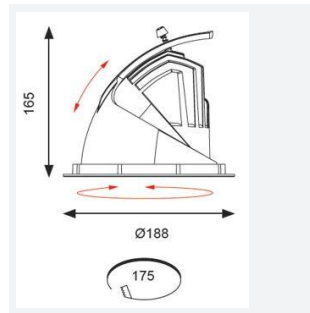

PRODUCT FEATURES

- Recessed adjustable architectural wallwash with 355° rotation suitable for commercial, hospitality and retail applications
- 30° cut-off angle in the horizontal position
- Remote driver with plug and play connection
- Powered by Tridonic
- Adjustable tilt angle from -15° to 45°
- Die-cast aluminium body and heatsink for good thermal management
- Dimmable options

GENERAL INFORMATION	
Wattage	35W
Lumens Delivered	3200lm
Lm/W	88lm/W
Beam Angle	55
CRI	90
CCT	4000K
Input	220-240V
Operating Temp	-20°C - 25°C
SDCM	3
UGR	15
Cut-Out Size	175mm
Product Weight without Packaging	0.01 kg

TECHNICAL INFORMATION	
Light Source	LED
Colour / Finish	White
IP Rating	IP20
Class Protection	2
Internal / External	Internal
Surface / Recessed / Suspended	Recessed
Lumen Depreciation	L70 50,000h
Warranty (Years)	5
CE Mark	Yes
Diameter	188 mm
Height	165 mm