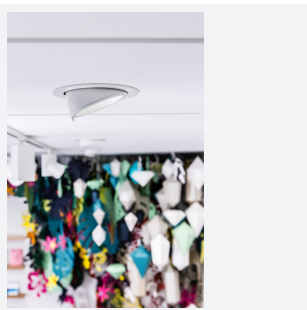

Unity 175

Unity 175 Wallwash Cool White DALI
Code: AULED175WW/DD3

Category	Downlights
Application	Ancillary, Commercial, Education, Hospitality, Residential, Retail
Specification	Architectural

PRODUCT FEATURES

- Recessed adjustable architectural wallwash with 355° rotation suitable for commercial, hospitality and retail applications
- 30° cut-off angle in the horizontal position
- Remote driver with plug and play connection
- Powered by Tridonic
- Adjustable tilt angle from -15° to 45°
- Die-cast aluminium body and heatsink for good thermal management
- Dimmable options

GENERAL INFORMATION	
Wattage	35W
Lumens Delivered	3200lm
Lm/W	88lm/W
Beam Angle	55
CRI	90
CCT	4000K
Input	220/240V
Operating Temp	-20°C - 25°C
SDCM	3
UGR	15
Cut-Out Size	175mm
Product Weight without Packaging	1.136 kg