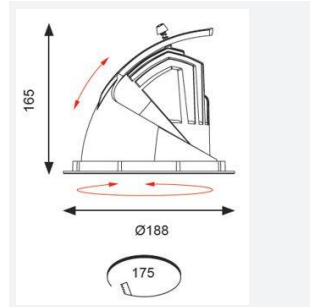

## PRODUCT FEATURES

- Recessed adjustable architectural wallwash with 355° rotation suitable for commercial, hospitality and retail applications
- 30° cut-off angle in the horizontal position
- Remote driver with plug and play connection
- Powered by Tridonic
- Adjustable tilt angle from -15° to 45°
- Die-cast aluminium body and heatsink for good thermal management
- Dimmable options

GENERAL INFORMATION	
Wattage	35W
Lumens Delivered	3200lm
Lm/W	88lm/W
Beam Angle	55
CRI	90
CCT	4000K
Input	220-240V
Operating Temp	-20°C - 25°C
SDCM	3
UGR	15
Cut-Out Size	175mm
Product Weight without Packaging	1.136 kg

TECHNICAL INFORMATION	
Light Source	LED
Colour / Finish	White
IP Rating	IP20
Class Protection	2
Internal / External	Internal
Surface / Recessed / Suspended	Recessed
Lumen Depreciation	L70 50,000h
Warranty (Years)	5
CE Mark	Yes
Diameter	188 mm
Height	165 mm