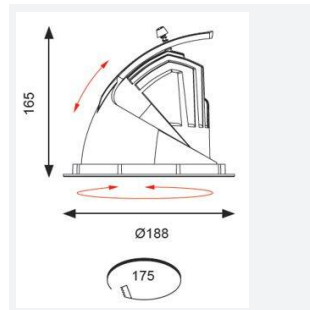

PRODUCT FEATURES

- Recessed adjustable architectural wallwash with 355° rotation suitable for commercial, hospitality and retail applications
- 30° cut-off angle in the horizontal position
- Remote driver with plug and play connection
- Powered by Tridonic
- Adjustable tilt angle from -15° to 45°
- Die-cast aluminium body and heatsink for good thermal management
- Dimmable options

GENERAL INFORMATION	
Wattage	35W
Lumens Delivered	3200lm
Lm/W	88lm/W
Beam Angle	55
CRI	90
CCT	4000K
Input	220/240V
Operating Temp	-20°C - 25°C
SDCM	3
UGR	15
Cut-Out Size	175mm
Product Weight without Packaging	1.136 kg

TECHNICAL INFORMATION	
Light Source	LED
Colour / Finish	White
IP Rating	IP20
Class Protection	2
Internal / External	Internal
Surface / Recessed / Suspended	Recessed
Lumen Depreciation	L70 50,000h
Warranty (Years)	5
CE Mark	Yes
Diameter	188 mm
Height	165 mm