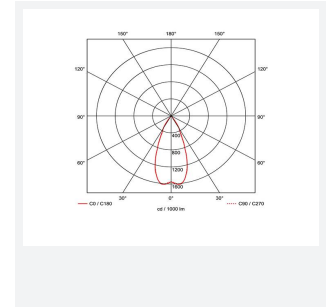

PRODUCT FEATURES

- Recessed adjustable architectural wallwash with 355° rotation suitable for commercial, hospitality and retail applications
- 30° cut-off angle in the horizontal position
- Remote driver with plug and play connection
- Powered by Tridonic
- Adjustable tilt angle from -15° to 45°
- Die-cast aluminium body and heatsink for good thermal management
- Dimmable options

GENERAL INFORMATION	
Wattage	35W
Lumens Delivered	3200lm
Lm/W	88lm/W
Beam Angle	55
CRI	90
CCT	4000K
Input	220-240V
Operating Temp	-20°C - 25°C
SDCM	3
UGR	15
Cut-Out Size	175mm
Product Weight without Packaging	1.136 kg

TECHNICAL INFORMATION	
Light Source	LED
Colour / Finish	White
IP Rating	IP20
Class Protection	2
Internal / External	Internal
Surface / Recessed / Suspended	Recessed
Lumen Depreciation	L70 50,000h
Warranty (Years)	5
CE Mark	Yes
Diameter	188 mm
Height	165 mm