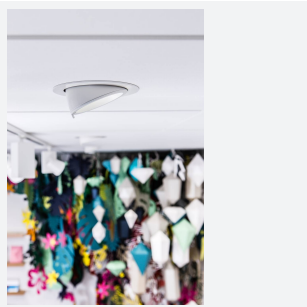

# Unity 175

Unity 175 Wallwash Cool White DALI  
Code: AULED175WW/DD3

Category	Downlights
Application	Ancillary, Commercial, Education, Hospitality, Residential, Retail
Specification	Architectural

## PRODUCT FEATURES

- Recessed adjustable architectural wallwash with 355° rotation suitable for commercial, hospitality and retail applications
- 30° cut-off angle in the horizontal position
- Remote driver with plug and play connection
- Powered by Tridonic
- Adjustable tilt angle from -15° to 45°
- Die-cast aluminium body and heatsink for good thermal management
- Dimmable options

GENERAL INFORMATION	
Wattage	35W
Lumens Delivered	3200lm
Lm/W	88lm/W
Beam Angle	55
CRI	90
CCT	4000K
Input	220-240V
Operating Temp	-20°C - 25°C
SDCM	3
UGR	15
Cut-Out Size	175mm
Product Weight without Packaging	1.136 kg