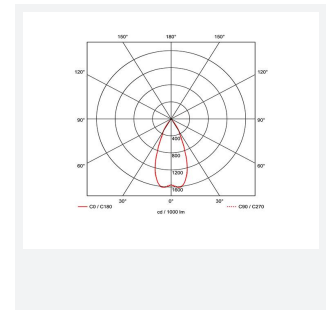

PRODUCT FEATURES

- Recessed adjustable architectural wallwash with 355° rotation suitable for commercial, hospitality and retail applications
- 30° cut-off angle in the horizontal position
- Remote driver with plug and play connection
- Powered by Tridonic
- Adjustable tilt angle from -15° to 45°
- Die-cast aluminium body and heatsink for good thermal management
- Dimmable options

GENERAL INFORMATION	
Wattage	35W
Lumens Delivered	3200lm
Lm/W	88lm/W
Beam Angle	55
CRI	90
CCT	4000K
Input	220/240V
Operating Temp	-20°C - 25°C
SDCM	3
UGR	15
Cut-Out Size	175mm
Product Weight without Packaging	1.136 kg

TECHNICAL INFORMATION	
Light Source	LED
Colour / Finish	White
IP Rating	IP20
Class Protection	2
Internal / External	Internal
Surface / Recessed / Suspended	Recessed
Lumen Depreciation	L70 50,000h
Warranty (Years)	5
CE Mark	Yes
Diameter	188 mm
Height	165 mm