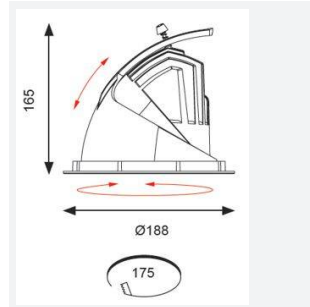

## PRODUCT FEATURES

- Recessed adjustable architectural wallwash with 355° rotation suitable for commercial, hospitality and retail applications
- 30° cut-off angle in the horizontal position
- Remote driver with plug and play connection
- Powered by Tridonic
- Adjustable tilt angle from -15° to 45°
- Die-cast aluminium body and heatsink for good thermal management
- Dimmable options

GENERAL INFORMATION	
Wattage	35W
Lumens Delivered	3200lm
Lm/W	88lm/W
Beam Angle	55
CRI	90
CCT	4000K
Input	220-240V
Operating Temp	-20°C - 25°C
SDCM	3
UGR	15
Cut-Out Size	175mm
Product Weight without Packaging	0.01 kg

TECHNICAL INFORMATION	
Light Source	LED
Colour / Finish	White
IP Rating	IP20
Class Protection	2
Internal / External	Internal
Surface / Recessed / Suspended	Recessed
Lumen Depreciation	L70 50,000h
Warranty (Years)	5
CE Mark	Yes
Diameter	188 mm
Height	165 mm