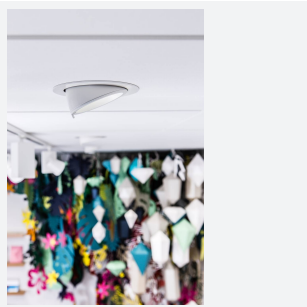

# Unity 175

Unity 175 Wallwash Cool White DSI  
Code: AULED175WW/DD2

Category	Downlights
Application	Ancillary, Commercial, Education, Hospitality, Residential, Retail
Specification	Architectural

## PRODUCT FEATURES

- Recessed adjustable architectural wallwash with 355° rotation suitable for commercial, hospitality and retail applications
- 30° cut-off angle in the horizontal position
- Remote driver with plug and play connection
- Powered by Tridonic
- Adjustable tilt angle from -15° to 45°
- Die-cast aluminium body and heatsink for good thermal management
- Dimmable options

GENERAL INFORMATION	
Wattage	35W
Lumens Delivered	3200lm
Lm/W	88lm/W
Beam Angle	55
CRI	90
CCT	4000K
Input	220/240V
Operating Temp	-20°C - 25°C
SDCM	3
UGR	15
Cut-Out Size	175mm
Product Weight without Packaging	0.01 kg