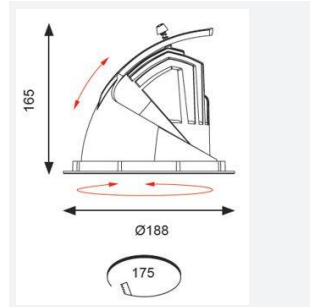

## PRODUCT FEATURES

- Recessed adjustable architectural wallwash with 355° rotation suitable for commercial, hospitality and retail applications
- 30° cut-off angle in the horizontal position
- Remote driver with plug and play connection
- Powered by Tridonic
- Adjustable tilt angle from -15° to 45°
- Die-cast aluminium body and heatsink for good thermal management
- Dimmable options

GENERAL INFORMATION	
Wattage	35W
Lumens Delivered	3200lm
Lm/W	88lm/W
Beam Angle	55
CRI	90
CCT	4000K
Input	220/240V
Operating Temp	-20°C - 25°C
SDCM	3
UGR	15
Cut-Out Size	175mm
Product Weight without Packaging	0.01 kg

TECHNICAL INFORMATION	
Light Source	LED
Colour / Finish	White
IP Rating	IP20
Class Protection	2
Internal / External	Internal
Surface / Recessed / Suspended	Recessed
Lumen Depreciation	L70 50,000h
Warranty (Years)	5
CE Mark	Yes
Diameter	188 mm
Height	165 mm