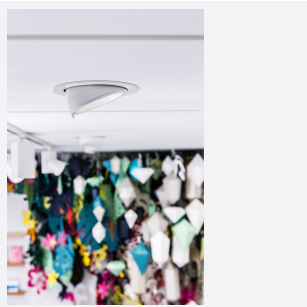

# Unity 175

Unity 175 Wallwash Cool White DSI  
Code: AULED175WW/DD2

Category	Downlights
Application	Ancillary, Commercial, Education, Hospitality, Residential, Retail
Specification	Architectural

## PRODUCT FEATURES

- Recessed adjustable architectural wallwash with 355° rotation suitable for commercial, hospitality and retail applications
- 30° cut-off angle in the horizontal position
- Remote driver with plug and play connection
- Powered by Tridonic
- Adjustable tilt angle from -15° to 45°
- Die-cast aluminium body and heatsink for good thermal management
- Dimmable options

GENERAL INFORMATION	
Wattage	35W
Lumens Delivered	3200lm
Lm/W	88lm/W
Beam Angle	55
CRI	90
CCT	4000K
Input	220-240V
Operating Temp	-20°C - 25°C
SDCM	3
UGR	15
Cut-Out Size	175mm
Product Weight without Packaging	0.01 kg