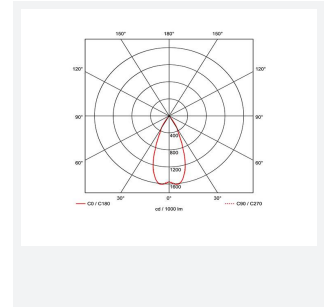

PRODUCT FEATURES

- Recessed adjustable architectural wallwash with 355° rotation suitable for commercial, hospitality and retail applications
- 30° cut-off angle in the horizontal position
- Remote driver with plug and play connection
- Powered by Tridonic
- Adjustable tilt angle from -15° to 45°
- Die-cast aluminium body and heatsink for good thermal management
- Dimmable options

GENERAL INFORMATION	
Wattage	35W
Lumens Delivered	3200lm
Lm/W	88lm/W
Beam Angle	55
CRI	90
CCT	4000K
Input	220-240V
Operating Temp	-20°C - 25°C
SDCM	3
UGR	15
Cut-Out Size	175mm
Product Weight without Packaging	0.01 kg

TECHNICAL INFORMATION	
Light Source	LED
Colour / Finish	White
IP Rating	IP20
Class Protection	2
Internal / External	Internal
Surface / Recessed / Suspended	Recessed
Lumen Depreciation	L70 50,000h
Warranty (Years)	5
CE Mark	Yes
Diameter	188 mm
Height	165 mm