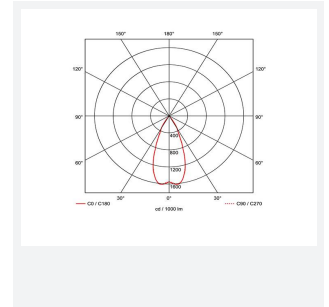

PRODUCT FEATURES

- Recessed adjustable architectural wallwash with 355° rotation suitable for commercial, hospitality and retail applications
- 30° cut-off angle in the horizontal position
- Remote driver with plug and play connection
- Powered by Tridonic
- Adjustable tilt angle from -15° to 45°
- Die-cast aluminium body and heatsink for good thermal management
- Dimmable options

GENERAL INFORMATION	
Wattage	35W
Lumens Delivered	3200lm
Lm/W	88lm/W
Beam Angle	55
CRI	90
CCT	4000K
Input	220/240V
Operating Temp	-20°C - 25°C
SDCM	3
UGR	15
Cut-Out Size	175mm
Product Weight without Packaging	0.01 kg

TECHNICAL INFORMATION	
Light Source	LED
Colour / Finish	White
IP Rating	IP20
Class Protection	2
Internal / External	Internal
Surface / Recessed / Suspended	Recessed
Lumen Depreciation	L70 50,000h
Warranty (Years)	5
CE Mark	Yes
Diameter	188 mm
Height	165 mm