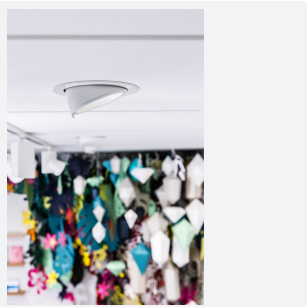

# Unity 175

Unity 175 Wallwash Cool White Switch Dim  
Code: AULED175WW/DD1

Category	Downlights
Application	Ancillary, Commercial, Education, Hospitality, Residential, Retail
Specification	Architectural

## PRODUCT FEATURES

- Recessed adjustable architectural wallwash with 355° rotation suitable for commercial, hospitality and retail applications
- 30° cut-off angle in the horizontal position
- Remote driver with plug and play connection
- Powered by Tridonic
- Adjustable tilt angle from -15° to 45°
- Die-cast aluminium body and heatsink for good thermal management
- Dimmable options

GENERAL INFORMATION	
Wattage	35W
Lumens Delivered	3200lm
Lm/W	88lm/W
Beam Angle	55
CRI	90
CCT	4000K
Input	220-240V
Operating Temp	-20°C - 25°C
SDCM	3
UGR	15
Cut-Out Size	175mm
Product Weight without Packaging	1.136 kg