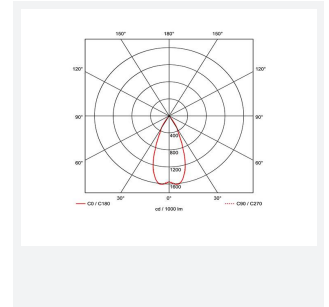

PRODUCT FEATURES

- Recessed adjustable architectural wallwash with 355° rotation suitable for commercial, hospitality and retail applications
- 30° cut-off angle in the horizontal position
- Remote driver with plug and play connection
- Powered by Tridonic
- Adjustable tilt angle from -15° to 45°
- Die-cast aluminium body and heatsink for good thermal management
- Dimmable options

GENERAL INFORMATION	
Wattage	35W
Lumens Delivered	3200lm
Lm/W	88lm/W
Beam Angle	55
CRI	90
CCT	4000K
Input	220-240V
Operating Temp	-20°C - 25°C
SDCM	3
UGR	15
Cut-Out Size	175mm
Product Weight without Packaging	1.136 kg

TECHNICAL INFORMATION	
Light Source	LED
Colour / Finish	White
IP Rating	IP20
Class Protection	2
Internal / External	Internal
Surface / Recessed / Suspended	Recessed
Lumen Depreciation	L70 50,000h
Warranty (Years)	5
CE Mark	Yes
Diameter	188 mm
Height	165 mm