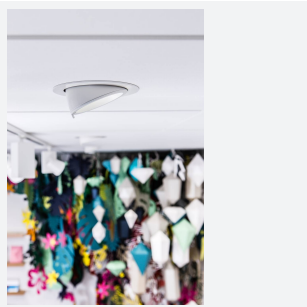

Unity 175

Unity 175 Wallwash Cool White Switch Dim
Code: AULED175WW/DD1

Category	Downlights
Application	Ancillary, Commercial, Education, Hospitality, Residential, Retail
Specification	Architectural

PRODUCT FEATURES

- Recessed adjustable architectural wallwash with 355° rotation suitable for commercial, hospitality and retail applications
- 30° cut-off angle in the horizontal position
- Remote driver with plug and play connection
- Powered by Tridonic
- Adjustable tilt angle from -15° to 45°
- Die-cast aluminium body and heatsink for good thermal management
- Dimmable options

GENERAL INFORMATION	
Wattage	35W
Lumens Delivered	3200lm
Lm/W	88lm/W
Beam Angle	55
CRI	90
CCT	4000K
Input	220/240V
Operating Temp	-20°C - 25°C
SDCM	3
UGR	15
Cut-Out Size	175mm
Product Weight without Packaging	1.136 kg