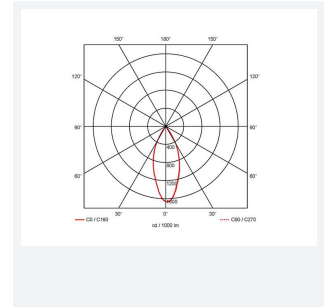

PRODUCT FEATURES

- Recessed adjustable architectural wallwash with 355° rotation suitable for commercial, hospitality and retail applications
- 30° cut-off angle in the horizontal position
- Remote driver with plug and play connection
- Powered by Tridonic
- Adjustable tilt angle from -15° to 45°
- Die-cast aluminium body and heatsink for good thermal management
- Dimmable options

GENERAL INFORMATION	
Wattage	28
Lumens Delivered	2700lm
Lm/W	93lm/W
Beam Angle	55
CRI	90
CCT	4000K
Input	220/240V
Operating Temp	-20°C - 25°C
SDCM	3
UGR	16
Cut-Out Size	150
Energy efficiency class	E
Product Weight without Packaging	0.766 kg

TECHNICAL INFORMATION	
Light Source	LED
Colour / Finish	White
IP Rating	IP20
Class Protection	2
Internal / External	Internal
Surface / Recessed / Suspended	Recessed
Warranty (Years)	5
CE Mark	Yes
Diameter	162 mm
Height	136 mm