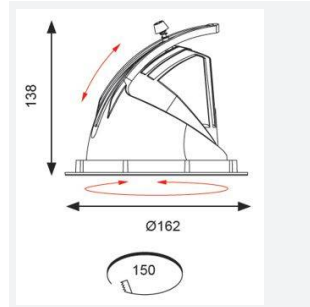

PRODUCT FEATURES

- Recessed adjustable architectural wallwash with 355° rotation suitable for commercial, hospitality and retail applications
- 30° cut-off angle in the horizontal position
- Remote driver with plug and play connection
- Powered by Tridonic
- Adjustable tilt angle from -15° to 45°
- Die-cast aluminium body and heatsink for good thermal management
- Dimmable options

GENERAL INFORMATION	
Wattage	28
Lumens Delivered	2700lm
Lm/W	93lm/W
Beam Angle	55
CRI	90
CCT	4000K
Input	220/240V
Operating Temp	-20°C - 25°C
SDCM	3
UGR	16
Cut-Out Size	150
Energy efficiency class	E
Product Weight without Packaging	0.766 kg

TECHNICAL INFORMATION	
Light Source	LED
Colour / Finish	White
IP Rating	IP20
Class Protection	2
Internal / External	Internal
Surface / Recessed / Suspended	Recessed
Warranty (Years)	5
CE Mark	Yes
Diameter	162 mm
Height	136 mm