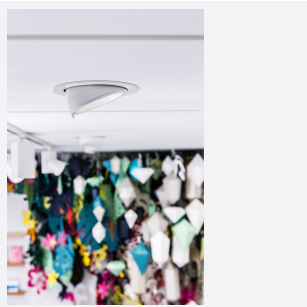

Unity 150

26W Unity 150 4000K LED Wallwash
Code: AULED150WW

Category	Downlights
Application	Ancillary, Commercial, Education, Hospitality, Residential, Retail
Specification	Architectural

PRODUCT FEATURES

- Recessed adjustable architectural wallwash with 355° rotation suitable for commercial, hospitality and retail applications
- 30° cut-off angle in the horizontal position
- Remote driver with plug and play connection
- Powered by Tridonic
- Adjustable tilt angle from -15° to 45°
- Die-cast aluminium body and heatsink for good thermal management
- Dimmable options