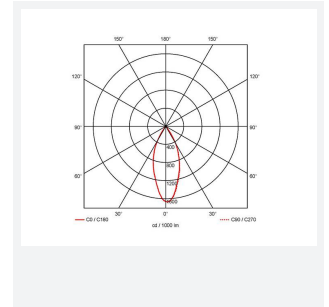

PRODUCT FEATURES

- Recessed adjustable architectural wallwash with 355° rotation suitable for commercial, hospitality and retail applications
- 30° cut-off angle in the horizontal position
- Remote driver with plug and play connection
- Powered by Tridonic
- Adjustable tilt angle from -15° to 45°
- Die-cast aluminium body and heatsink for good thermal management
- Dimmable options

GENERAL INFORMATION	
Wattage	28W
Lumens Delivered	2500lm
Lm/W	86lm/W
Beam Angle	55
CRI	90
CCT	3000K
Input	220/240V
Operating Temp	-20°C - 25°C
SDCM	3
UGR	16
Cut-Out Size	150mm
Product Weight without Packaging	0.766 kg

TECHNICAL INFORMATION	
Light Source	LED
Colour / Finish	White
IP Rating	IP20
Class Protection	2
Internal / External	Internal
Surface / Recessed / Suspended	Recessed
Lumen Depreciation	L80 60,000h
Warranty (Years)	5
CE Mark	Yes
Diameter	162 mm
Height	138 mm