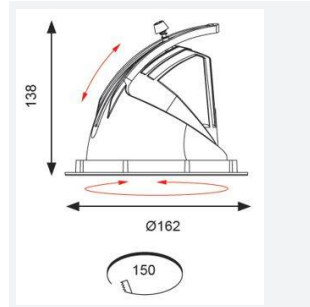

PRODUCT FEATURES

- Recessed adjustable architectural wallwash with 355° rotation suitable for commercial, hospitality and retail applications
- 30° cut-off angle in the horizontal position
- Remote driver with plug and play connection
- Powered by Tridonic
- Adjustable tilt angle from -15° to 45°
- Die-cast aluminium body and heatsink for good thermal management
- Dimmable options

GENERAL INFORMATION	
Wattage	28W
Lumens Delivered	2500lm
Lm/W	86lm/W
Beam Angle	55
CRI	90
CCT	3000K
Input	220/240V
Operating Temp	-20°C - 25°C
SDCM	3
UGR	16
Cut-Out Size	150mm
Product Weight without Packaging	0.766 kg

TECHNICAL INFORMATION	
Light Source	LED
Colour / Finish	White
IP Rating	IP20
Class Protection	2
Internal / External	Internal
Surface / Recessed / Suspended	Recessed
Lumen Depreciation	L80 60,000h
Warranty (Years)	5
CE Mark	Yes
Diameter	162 mm
Height	138 mm