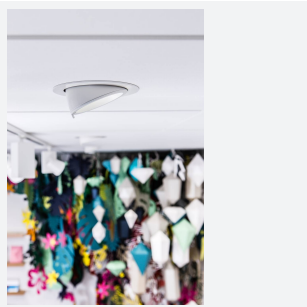

Unity 150

Unity 150 Wallwash Warm White
Code: AULED150WW/WW

Category	Downlights
Application	Ancillary, Commercial, Education, Hospitality, Residential, Retail
Specification	Architectural

PRODUCT FEATURES

- Recessed adjustable architectural wallwash with 355° rotation suitable for commercial, hospitality and retail applications
- 30° cut-off angle in the horizontal position
- Remote driver with plug and play connection
- Powered by Tridonic
- Adjustable tilt angle from -15° to 45°
- Die-cast aluminium body and heatsink for good thermal management
- Dimmable options