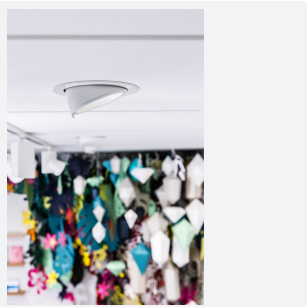

# Unity 150

Unity 150 Wallwash Warm White OCTO Smart  
Code: AULED150WW/WW/OCTO

Category	Downlights
Application	Ancillary, Commercial, Education, Hospitality, Residential, Retail
Specification	Architectural

## PRODUCT FEATURES

- Recessed adjustable architectural wallwash with 355° rotation suitable for commercial, hospitality and retail applications
- 30° cut-off angle in the horizontal position
- Remote driver with plug and play connection
- Powered by Tridonic
- Adjustable tilt angle from -15° to 45°
- Die-cast aluminium body and heatsink for good thermal management
- Dimmable options