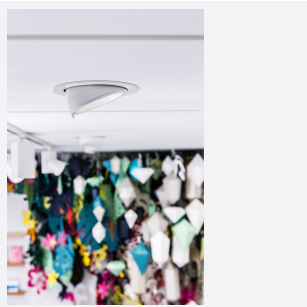

Unity 150

Unity 150 Wallwash Warm White 1-10V
Code: AULED150WW/WW/DD4

Category	Downlights
Application	Ancillary, Commercial, Education, Hospitality, Residential, Retail
Specification	Architectural

PRODUCT FEATURES

- Recessed adjustable architectural wallwash with 355° rotation suitable for commercial, hospitality and retail applications
- 30° cut-off angle in the horizontal position
- Remote driver with plug and play connection
- Powered by Tridonic
- Adjustable tilt angle from -15° to 45°
- Die-cast aluminium body and heatsink for good thermal management
- Dimmable options