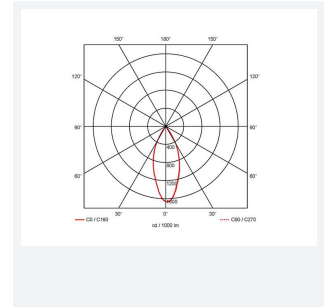

PRODUCT FEATURES

- Recessed adjustable architectural wallwash with 355° rotation suitable for commercial, hospitality and retail applications
- 30° cut-off angle in the horizontal position
- Remote driver with plug and play connection
- Powered by Tridonic
- Adjustable tilt angle from -15° to 45°
- Die-cast aluminium body and heatsink for good thermal management
- Dimmable options

GENERAL INFORMATION	
Wattage	28W
Lumens Delivered	2500lm
Lm/W	86lm/W
Beam Angle	55
CRI	90
CCT	3000K
Input	220/240V
Operating Temp	-20°C - 25°C
SDCM	5
UGR	16
Cut-Out Size	150mm
Product Weight without Packaging	0.01 kg

TECHNICAL INFORMATION	
Light Source	LED
Colour / Finish	White
IP Rating	IP20
Class Protection	2
Internal / External	Internal
Surface / Recessed / Suspended	Recessed
Lumen Depreciation	L70 50,000h
Warranty (Years)	5
CE Mark	Yes
Diameter	162 mm
Height	138 mm