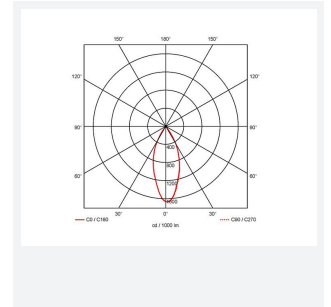

PRODUCT FEATURES

- Recessed adjustable architectural wallwash with 355° rotation suitable for commercial, hospitality and retail applications
- 30° cut-off angle in the horizontal position
- Remote driver with plug and play connection
- Powered by Tridonic
- Adjustable tilt angle from -15° to 45°
- Die-cast aluminium body and heatsink for good thermal management
- Dimmable options

GENERAL INFORMATION	
Wattage	28W
Lumens Delivered	2500lm
Lm/W	86lm/W
Beam Angle	55
CRI	90
CCT	3000K
Input	220/240V
Operating Temp	-20°C - 25°C
SDCM	5
UGR	16
Cut-Out Size	150mm
Product Weight without Packaging	0.93 kg

TECHNICAL INFORMATION	
Light Source	LED
Colour / Finish	White
IP Rating	IP20
Class Protection	2
Internal / External	Internal
Surface / Recessed / Suspended	Recessed
Lumen Depreciation	L70 50,000h
Warranty (Years)	5
CE Mark	Yes
Diameter	162 mm
Height	138 mm