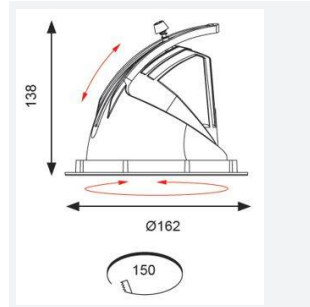

PRODUCT FEATURES

- Recessed adjustable architectural wallwash with 355° rotation suitable for commercial, hospitality and retail applications
- 30° cut-off angle in the horizontal position
- Remote driver with plug and play connection
- Powered by Tridonic
- Adjustable tilt angle from -15° to 45°
- Die-cast aluminium body and heatsink for good thermal management
- Dimmable options

GENERAL INFORMATION	
Wattage	28W
Lumens Delivered	2500lm
Lm/W	86lm/W
Beam Angle	55
CRI	90
CCT	3000K
Input	220/240V
Operating Temp	-20°C - 25°C
SDCM	5
UGR	16
Cut-Out Size	150mm
Product Weight without Packaging	0.93 kg

TECHNICAL INFORMATION	
Light Source	LED
Colour / Finish	White
IP Rating	IP20
Class Protection	2
Internal / External	Internal
Surface / Recessed / Suspended	Recessed
Lumen Depreciation	L70 50,000h
Warranty (Years)	5
CE Mark	Yes
Diameter	162 mm
Height	138 mm