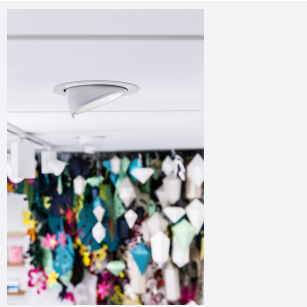

Unity 150

Unity 150 Wallwash Warm White DSI
Code: AULED150WW/WW/DD2

Category	Downlights
Application	Ancillary, Commercial, Education, Hospitality, Residential, Retail
Specification	Architectural

PRODUCT FEATURES

- Recessed adjustable architectural wallwash with 355° rotation suitable for commercial, hospitality and retail applications
- 30° cut-off angle in the horizontal position
- Remote driver with plug and play connection
- Powered by Tridonic
- Adjustable tilt angle from -15° to 45°
- Die-cast aluminium body and heatsink for good thermal management
- Dimmable options