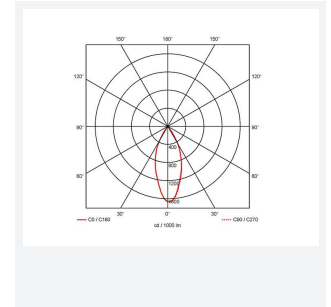

PRODUCT FEATURES

- Recessed adjustable architectural wallwash with 355° rotation suitable for commercial, hospitality and retail applications
- 30° cut-off angle in the horizontal position
- Remote driver with plug and play connection
- Powered by Tridonic
- Adjustable tilt angle from -15° to 45°
- Die-cast aluminium body and heatsink for good thermal management
- Dimmable options

GENERAL INFORMATION	
Wattage	28W
Lumens Delivered	2500lm
Lm/W	86lm/W
Beam Angle	55
CRI	90
CCT	3000K
Input	220/240V
Operating Temp	-20°C - 25°C
SDCM	5
UGR	16
Cut-Out Size	150mm
Product Weight without Packaging	0.01 kg

TECHNICAL INFORMATION	
Light Source	LED
Colour / Finish	White
IP Rating	IP20
Class Protection	2
Internal / External	Internal
Surface / Recessed / Suspended	Recessed
Lumen Depreciation	L70 50,000h
Warranty (Years)	5
CE Mark	Yes
Diameter	162 mm
Height	138 mm