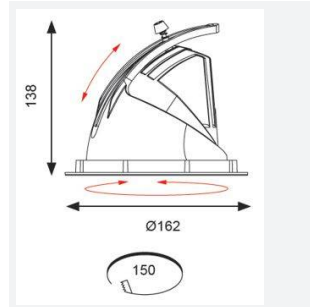

PRODUCT FEATURES

- Recessed adjustable architectural wallwash with 355° rotation suitable for commercial, hospitality and retail applications
- 30° cut-off angle in the horizontal position
- Remote driver with plug and play connection
- Powered by Tridonic
- Adjustable tilt angle from -15° to 45°
- Die-cast aluminium body and heatsink for good thermal management
- Dimmable options

GENERAL INFORMATION	
Wattage	28W
Lumens Delivered	2500lm
Lm/W	86lm/W
Beam Angle	55
CRI	90
CCT	3000K
Input	220/240V
Operating Temp	-20°C - 25°C
SDCM	5
UGR	16
Cut-Out Size	150mm
Product Weight without Packaging	0.01 kg

TECHNICAL INFORMATION	
Light Source	LED
Colour / Finish	White
IP Rating	IP20
Class Protection	2
Internal / External	Internal
Surface / Recessed / Suspended	Recessed
Lumen Depreciation	L70 50,000h
Warranty (Years)	5
CE Mark	Yes
Diameter	162 mm
Height	138 mm