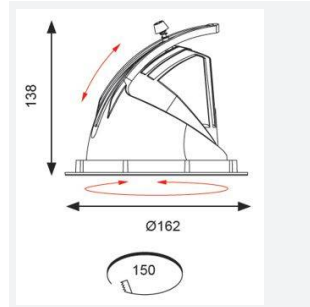

PRODUCT FEATURES

- Recessed adjustable architectural wallwash with 355° rotation suitable for commercial, hospitality and retail applications
- 30° cut-off angle in the horizontal position
- Remote driver with plug and play connection
- Powered by Tridonic
- Adjustable tilt angle from -15° to 45°
- Die-cast aluminium body and heatsink for good thermal management
- Dimmable options

GENERAL INFORMATION	
Wattage	28W
Lumens Delivered	2700lm
Lm/W	93lm/W
Beam Angle	55
CRI	90
CCT	4000K
Input	220/240V
Operating Temp	-20°C - 25°C
SDCM	3
UGR	16
Cut-Out Size	150mm
Product Weight without Packaging	1.2 kg

TECHNICAL INFORMATION	
Light Source	LED
Colour / Finish	White
IP Rating	IP20
Class Protection	2
Internal / External	Internal
Surface / Recessed / Suspended	Recessed
Lumen Depreciation	L70 50,000h
Warranty (Years)	5
CE Mark	Yes
Diameter	162 mm
Height	138 mm