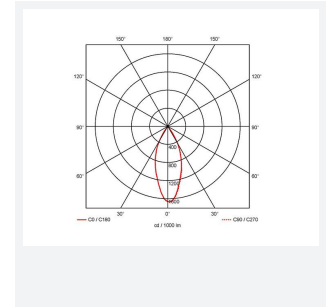

PRODUCT FEATURES

- Recessed adjustable architectural wallwash with 355° rotation suitable for commercial, hospitality and retail applications
- 30° cut-off angle in the horizontal position
- Remote driver with plug and play connection
- Powered by Tridonic
- Adjustable tilt angle from -15° to 45°
- Die-cast aluminium body and heatsink for good thermal management
- Dimmable options

GENERAL INFORMATION	
Wattage	28W
Lumens Delivered	2700lm
Lm/W	93lm/W
Beam Angle	55
CRI	90
CCT	4000K
Input	220/240V
Operating Temp	-20°C - 25°C
SDCM	3
UGR	16
Cut-Out Size	150mm
Product Weight without Packaging	1.2 kg

TECHNICAL INFORMATION	
Light Source	LED
Colour / Finish	White
IP Rating	IP20
Class Protection	2
Internal / External	Internal
Surface / Recessed / Suspended	Recessed
Lumen Depreciation	L70 50,000h
Warranty (Years)	5
CE Mark	Yes
Diameter	162 mm
Height	138 mm