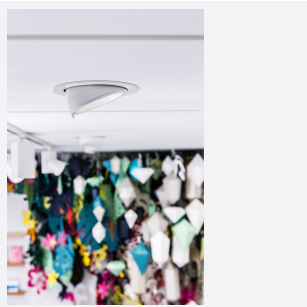

Unity 150

Unity 150 Wallwash Cool White OCTO Smart
Code: AULED150WW/OCTO

| | |
|---------------|--|
| Category | Downlights |
| Application | Ancillary, Commercial, Education, Hospitality, Residential, Retail |
| Specification | Architectural |

PRODUCT FEATURES

- Recessed adjustable architectural wallwash with 355° rotation suitable for commercial, hospitality and retail applications
- 30° cut-off angle in the horizontal position
- Remote driver with plug and play connection
- Powered by Tridonic
- Adjustable tilt angle from -15° to 45°
- Die-cast aluminium body and heatsink for good thermal management
- Dimmable options