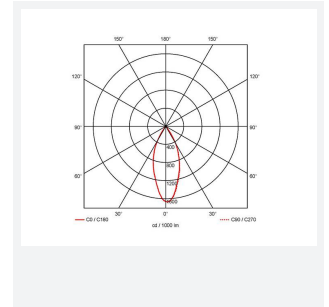

PRODUCT FEATURES

- Recessed adjustable architectural wallwash with 355° rotation suitable for commercial, hospitality and retail applications
- 30° cut-off angle in the horizontal position
- Remote driver with plug and play connection
- Powered by Tridonic
- Adjustable tilt angle from -15° to 45°
- Die-cast aluminium body and heatsink for good thermal management
- Dimmable options

GENERAL INFORMATION	
Wattage	28W
Lumens Delivered	2700lm
Lm/W	93lm/W
Beam Angle	55
CRI	90
CCT	4000K
Input	220/240V
Operating Temp	-20°C - 25°C
SDCM	3
UGR	16
Cut-Out Size	150mm
Product Weight without Packaging	0.01 kg

TECHNICAL INFORMATION	
Light Source	LED
Colour / Finish	White
IP Rating	IP20
Class Protection	2
Internal / External	Internal
Surface / Recessed / Suspended	Recessed
Lumen Depreciation	L70 50,000h
Warranty (Years)	5
CE Mark	Yes
Diameter	162 mm
Height	138 mm