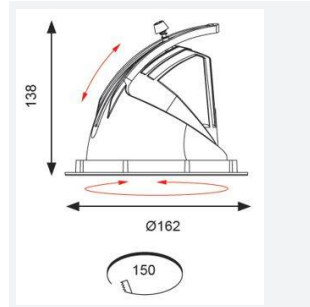

PRODUCT FEATURES

- Recessed adjustable architectural wallwash with 355° rotation suitable for commercial, hospitality and retail applications
- 30° cut-off angle in the horizontal position
- Remote driver with plug and play connection
- Powered by Tridonic
- Adjustable tilt angle from -15° to 45°
- Die-cast aluminium body and heatsink for good thermal management
- Dimmable options

GENERAL INFORMATION	
Wattage	28W
Lumens Delivered	2700lm
Lm/W	93lm/W
Beam Angle	55
CRI	90
CCT	4000K
Input	220/240V
Operating Temp	-20°C - 25°C
SDCM	3
UGR	16
Cut-Out Size	150mm
Product Weight without Packaging	0.01 kg

TECHNICAL INFORMATION	
Light Source	LED
Colour / Finish	White
IP Rating	IP20
Class Protection	2
Internal / External	Internal
Surface / Recessed / Suspended	Recessed
Lumen Depreciation	L70 50,000h
Warranty (Years)	5
CE Mark	Yes
Diameter	162 mm
Height	138 mm