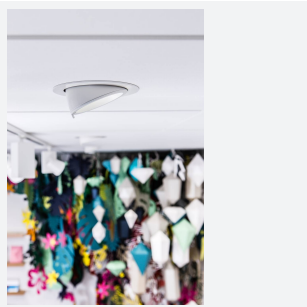

Unity 150

Unity 150 Wallwash Cool White 1-10V
Code: AULED150WW/DD4

Category	Downlights
Application	Ancillary, Commercial, Education, Hospitality, Residential, Retail
Specification	Architectural

PRODUCT FEATURES

- Recessed adjustable architectural wallwash with 355° rotation suitable for commercial, hospitality and retail applications
- 30° cut-off angle in the horizontal position
- Remote driver with plug and play connection
- Powered by Tridonic
- Adjustable tilt angle from -15° to 45°
- Die-cast aluminium body and heatsink for good thermal management
- Dimmable options