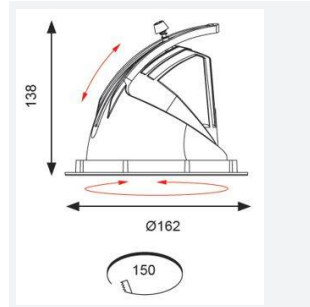

PRODUCT FEATURES

- Recessed adjustable architectural wallwash with 355° rotation suitable for commercial, hospitality and retail applications
- 30° cut-off angle in the horizontal position
- Remote driver with plug and play connection
- Powered by Tridonic
- Adjustable tilt angle from -15° to 45°
- Die-cast aluminium body and heatsink for good thermal management
- Dimmable options

GENERAL INFORMATION	
Wattage	28W
Lumens Delivered	2700lm
Lm/W	93lm/W
Beam Angle	55
CRI	90
CCT	4000K
Input	220/240V
Operating Temp	-20°C - 25°C
SDCM	3
UGR	16
Cut-Out Size	150mm
Product Weight without Packaging	0.766 kg

TECHNICAL INFORMATION	
Light Source	LED
Colour / Finish	White
IP Rating	IP20
Class Protection	2
Internal / External	Internal
Surface / Recessed / Suspended	Recessed
Lumen Depreciation	L70 50,000h
Warranty (Years)	5
CE Mark	Yes
Diameter	162 mm
Height	138 mm