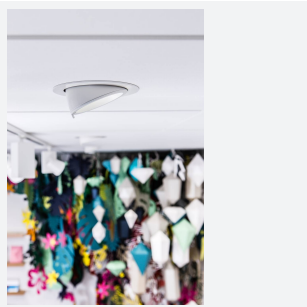

PRODUCT FEATURES

- Recessed adjustable architectural wallwash with 355° rotation suitable for commercial, hospitality and retail applications
- 30° cut-off angle in the horizontal position
- Remote driver with plug and play connection
- Powered by Tridonic
- Adjustable tilt angle from -15° to 45°
- Die-cast aluminium body and heatsink for good thermal management
- Dimmable options

GENERAL INFORMATION	
Wattage	28W
Lumens Delivered	2700lm
Lm/W	93lm/W
Beam Angle	55
CRI	90
CCT	4000K
Input	220/240V
Operating Temp	-20°C - 25°C
SDCM	3
UGR	16
Cut-Out Size	150mm
Product Weight without Packaging	0.766 kg

TECHNICAL INFORMATION	
Light Source	LED
Colour / Finish	White
IP Rating	IP20
Class Protection	2
Internal / External	Internal
Surface / Recessed / Suspended	Recessed
Lumen Depreciation	L70 50,000h
Warranty (Years)	5
CE Mark	Yes
Diameter	162 mm
Height	138 mm