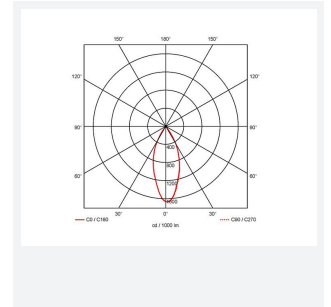

PRODUCT FEATURES

- Recessed adjustable architectural wallwash with 355° rotation suitable for commercial, hospitality and retail applications
- 30° cut-off angle in the horizontal position
- Remote driver with plug and play connection
- Powered by Tridonic
- Adjustable tilt angle from -15° to 45°
- Die-cast aluminium body and heatsink for good thermal management
- Dimmable options

GENERAL INFORMATION	
Wattage	28W
Lumens Delivered	2700lm
Lm/W	93lm/W
Beam Angle	55
CRI	90
CCT	4000K
Input	220-240V
Operating Temp	-20°C - 25°C
SDCM	3
UGR	16
Cut-Out Size	150mm
Product Weight without Packaging	0.766 kg

TECHNICAL INFORMATION	
Light Source	LED
Colour / Finish	White
IP Rating	IP20
Class Protection	2
Internal / External	Internal
Surface / Recessed / Suspended	Recessed
Lumen Depreciation	L70 50,000h
Warranty (Years)	5
CE Mark	Yes
Diameter	162 mm
Height	138 mm