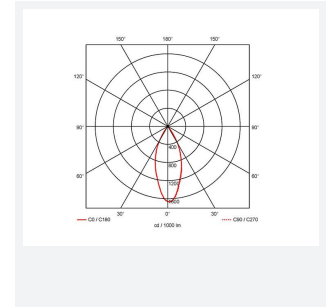

PRODUCT FEATURES

- Recessed adjustable architectural wallwash with 355° rotation suitable for commercial, hospitality and retail applications
- 30° cut-off angle in the horizontal position
- Remote driver with plug and play connection
- Powered by Tridonic
- Adjustable tilt angle from -15° to 45°
- Die-cast aluminium body and heatsink for good thermal management
- Dimmable options

GENERAL INFORMATION	
Wattage	28W
Lumens Delivered	2700lm
Lm/W	93lm/W
Beam Angle	55
CRI	90
CCT	4000K
Input	220/240V
Operating Temp	-20°C - 25°C
SDCM	3
UGR	16
Cut-Out Size	150mm
Product Weight without Packaging	0.766 kg

TECHNICAL INFORMATION	
Light Source	LED
Colour / Finish	White
IP Rating	IP20
Class Protection	2
Internal / External	Internal
Surface / Recessed / Suspended	Recessed
Lumen Depreciation	L70 50,000h
Warranty (Years)	5
CE Mark	Yes
Diameter	162 mm
Height	138 mm