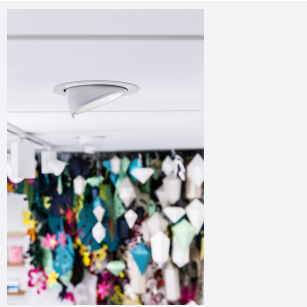

## PRODUCT FEATURES

- Recessed adjustable architectural wallwash with 355° rotation suitable for commercial, hospitality and retail applications
- 30° cut-off angle in the horizontal position
- Remote driver with plug and play connection
- Powered by Tridonic
- Adjustable tilt angle from -15° to 45°
- Die-cast aluminium body and heatsink for good thermal management
- Dimmable options