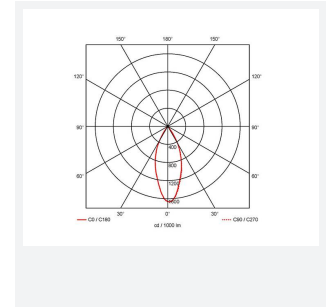

PRODUCT FEATURES

- Recessed adjustable architectural wallwash with 355° rotation suitable for commercial, hospitality and retail applications
- 30° cut-off angle in the horizontal position
- Remote driver with plug and play connection
- Powered by Tridonic
- Adjustable tilt angle from -15° to 45°
- Die-cast aluminium body and heatsink for good thermal management
- Dimmable options

GENERAL INFORMATION	
Wattage	28W
Lumens Delivered	2700lm
Lm/W	93lm/W
Beam Angle	55
CRI	90
CCT	4000K
Input	220/240V
Operating Temp	-20°C - 25°C
SDCM	3
UGR	16
Cut-Out Size	150mm
Product Weight without Packaging	0.01 kg

TECHNICAL INFORMATION	
Light Source	LED
Colour / Finish	White
IP Rating	IP20
Class Protection	2
Internal / External	Internal
Surface / Recessed / Suspended	Recessed
Lumen Depreciation	L70 50,000h
Warranty (Years)	5
CE Mark	Yes
Diameter	162 mm
Height	138 mm