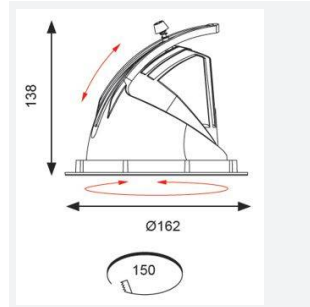

PRODUCT FEATURES

- Recessed adjustable architectural wallwash with 355° rotation suitable for commercial, hospitality and retail applications
- 30° cut-off angle in the horizontal position
- Remote driver with plug and play connection
- Powered by Tridonic
- Adjustable tilt angle from -15° to 45°
- Die-cast aluminium body and heatsink for good thermal management
- Dimmable options

GENERAL INFORMATION	
Wattage	28W
Lumens Delivered	2700lm
Lm/W	93lm/W
Beam Angle	55
CRI	90
CCT	4000K
Input	220-240V
Operating Temp	-20°C - 25°C
SDCM	3
UGR	16
Cut-Out Size	150mm
Product Weight without Packaging	0.01 kg

TECHNICAL INFORMATION	
Light Source	LED
Colour / Finish	White
IP Rating	IP20
Class Protection	2
Internal / External	Internal
Surface / Recessed / Suspended	Recessed
Lumen Depreciation	L70 50,000h
Warranty (Years)	5
CE Mark	Yes
Diameter	162 mm
Height	138 mm