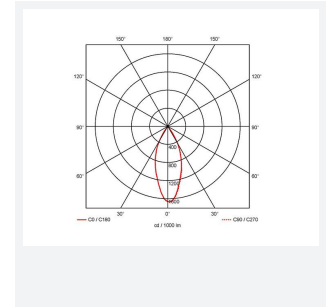

PRODUCT FEATURES

- Recessed adjustable architectural wallwash with 355° rotation suitable for commercial, hospitality and retail applications
- 30° cut-off angle in the horizontal position
- Remote driver with plug and play connection
- Powered by Tridonic
- Adjustable tilt angle from -15° to 45°
- Die-cast aluminium body and heatsink for good thermal management
- Dimmable options

GENERAL INFORMATION	
Wattage	28W
Lumens Delivered	2700lm
Lm/W	93lm/W
Beam Angle	55
CRI	90
CCT	4000K
Input	220-240V
Operating Temp	-20°C - 25°C
SDCM	3
UGR	16
Cut-Out Size	150mm
Product Weight without Packaging	0.01 kg

TECHNICAL INFORMATION	
Light Source	LED
Colour / Finish	White
IP Rating	IP20
Class Protection	2
Internal / External	Internal
Surface / Recessed / Suspended	Recessed
Lumen Depreciation	L70 50,000h
Warranty (Years)	5
CE Mark	Yes
Diameter	162 mm
Height	138 mm