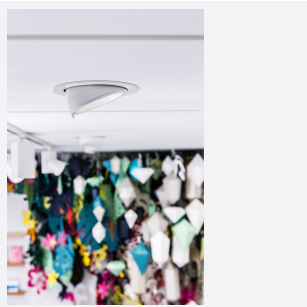

Unity 150

Unity 150 Wallwash Cool White DSI
Code: AULED150WW/DD2

Category	Downlights
Application	Ancillary, Commercial, Education, Hospitality, Residential, Retail
Specification	Architectural

PRODUCT FEATURES

- Recessed adjustable architectural wallwash with 355° rotation suitable for commercial, hospitality and retail applications
- 30° cut-off angle in the horizontal position
- Remote driver with plug and play connection
- Powered by Tridonic
- Adjustable tilt angle from -15° to 45°
- Die-cast aluminium body and heatsink for good thermal management
- Dimmable options