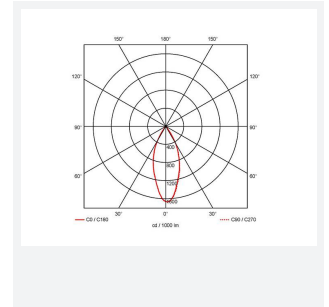

PRODUCT FEATURES

- Recessed adjustable architectural wallwash with 355° rotation suitable for commercial, hospitality and retail applications
- 30° cut-off angle in the horizontal position
- Remote driver with plug and play connection
- Powered by Tridonic
- Adjustable tilt angle from -15° to 45°
- Die-cast aluminium body and heatsink for good thermal management
- Dimmable options

GENERAL INFORMATION	
Wattage	28W
Lumens Delivered	2700lm
Lm/W	93lm/W
Beam Angle	55
CRI	90
CCT	4000K
Input	220/240V
Operating Temp	-20°C - 25°C
SDCM	3
UGR	16
Cut-Out Size	150mm
Product Weight without Packaging	0.766 kg

TECHNICAL INFORMATION	
Light Source	LED
Colour / Finish	White
IP Rating	IP20
Class Protection	2
Internal / External	Internal
Surface / Recessed / Suspended	Recessed
Lumen Depreciation	L70 50,000h
Warranty (Years)	5
CE Mark	Yes
Diameter	162 mm
Height	138 mm