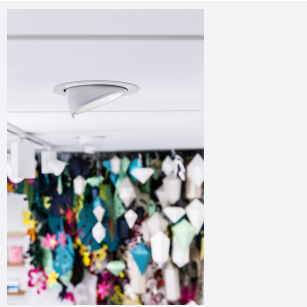

Unity 150

Unity 150 Wallwash Cool White Switch Dim
Code: AULED150WW/DD1

Category	Downlights
Application	Ancillary, Commercial, Education, Hospitality, Residential, Retail
Specification	Architectural

PRODUCT FEATURES

- Recessed adjustable architectural wallwash with 355° rotation suitable for commercial, hospitality and retail applications
- 30° cut-off angle in the horizontal position
- Remote driver with plug and play connection
- Powered by Tridonic
- Adjustable tilt angle from -15° to 45°
- Die-cast aluminium body and heatsink for good thermal management
- Dimmable options