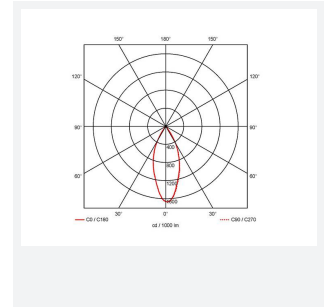

PRODUCT FEATURES

- Recessed adjustable architectural wallwash with 355° rotation suitable for commercial, hospitality and retail applications
- 30° cut-off angle in the horizontal position
- Remote driver with plug and play connection
- Powered by Tridonic
- Adjustable tilt angle from -15° to 45°
- Die-cast aluminium body and heatsink for good thermal management
- Dimmable options

GENERAL INFORMATION	
Wattage	28W
Lumens Delivered	2700lm
Lm/W	93lm/W
Beam Angle	55
CRI	90
CCT	4000K
Input	220-240V
Operating Temp	-20°C - 25°C
SDCM	3
UGR	16
Cut-Out Size	150mm
Product Weight without Packaging	0.766 kg

TECHNICAL INFORMATION	
Light Source	LED
Colour / Finish	White
IP Rating	IP20
Class Protection	2
Internal / External	Internal
Surface / Recessed / Suspended	Recessed
Lumen Depreciation	L70 50,000h
Warranty (Years)	5
CE Mark	Yes
Diameter	162 mm
Height	138 mm