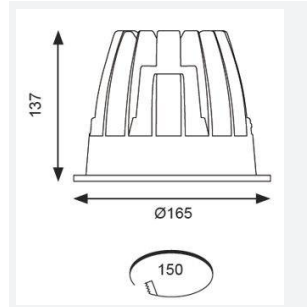

Unity 150 DHP

Category	Downlights
Application	Ancillary, Commercial, Education, Hospitality, Residential, Retail
Specification	Architectural

Code: AULED150DHP/OCTO