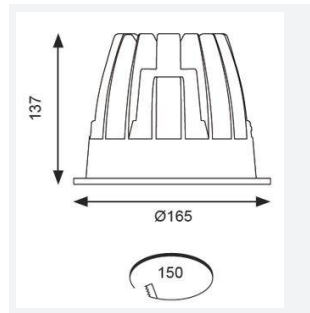

PRODUCT FEATURES

- IP44 compact high performance architectural downlight suitable for commercial, hospitality and retail applications
- Mirror finished anodized reflector
- Remote driver with plug and play connection
- Powered by Tridonic
- Die-cast aluminium construction, powder coated and 30° cut-off angle
- Anti-glare design to create visual comfort
- Dimmable and emergency options

GENERAL INFORMATION	
Wattage	41W
Lumens Delivered	3900lm
Lm/W	95lm/W
Beam Angle	70
CRI	90
CCT	4000K
Input	220/240V
Operating Temp	-20°C - 25°C
SDCM	3
UGR	22
Cut-Out Size	150mm
Product Weight without Packaging	0.01 kg

TECHNICAL INFORMATION	
Light Source	LED
Colour / Finish	White
IP Rating	IP44
Class Protection	2
Internal / External	Internal
Surface / Recessed / Suspended	Recessed
Lumen Depreciation	L70 50,000h
Warranty (Years)	5
CE Mark	Yes
Diameter	165 mm
Height	137 mm