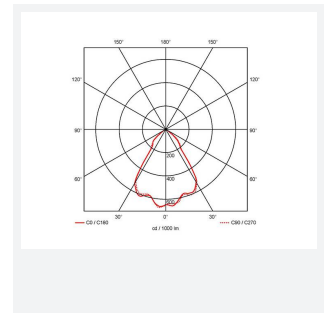

PRODUCT FEATURES

- IP44 compact high performance architectural downlight suitable for commercial, hospitality and retail applications
- Mirror finished anodized reflector
- Remote driver with plug and play connection
- Powered by Tridonic
- Die-cast aluminium construction, powder coated and 30° cut-off angle
- Anti-glare design to create visual comfort
- Dimmable and emergency options

GENERAL INFORMATION	
Wattage	41W
Lumens Delivered	3900lm
Lm/W	95lm/W
Beam Angle	70
CRI	90
CCT	4000K
Input	220/240V
Operating Temp	-20°C - 25°C
SDCM	3
UGR	22
Cut-Out Size	150mm
Product Weight without Packaging	0.01 kg

TECHNICAL INFORMATION	
Light Source	LED
Colour / Finish	White
IP Rating	IP44
Class Protection	2
Internal / External	Internal
Surface / Recessed / Suspended	Recessed
Lumen Depreciation	L70 50,000h
Warranty (Years)	5
CE Mark	Yes
Diameter	165 mm
Height	137 mm