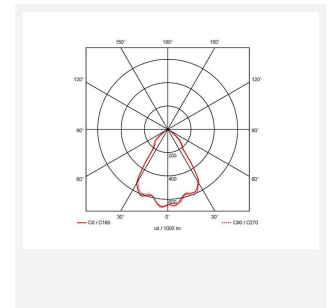

PRODUCT FEATURES

- IP44 compact high performance architectural downlight suitable for commercial, hospitality and retail applications
- Mirror finished anodized reflector
- Remote driver with plug and play connection
- Powered by Tridonic
- Die-cast aluminium construction, powder coated and 30° cut-off angle
- Anti-glare design to create visual comfort
- Dimmable and emergency options

GENERAL INFORMATION	
Wattage	41W
Lumens Delivered	3900lm
Lm/W	95lm/W
Beam Angle	70
CRI	90
CCT	4000K
Input	220-240V
Operating Temp	0°C - 25°C
SDCM	3
UGR	22
Cut-Out Size	150mm
Product Weight without Packaging	0.01 kg

TECHNICAL INFORMATION	
Light Source	LED
Colour / Finish	White
IP Rating	IP44
Class Protection	2
Internal / External	Internal
Surface / Recessed / Suspended	Recessed
Lumen Depreciation	L70 50,000h
Warranty (Years)	5
CE Mark	Yes
Diameter	165 mm
Height	137 mm