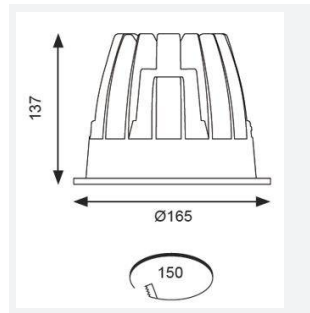

Unity 150 DHP

Category	Downlights
Application	Ancillary, Commercial, Education, Hospitality, Residential, Retail
Specification	Architectural

Code: AULED150DHP/OCTO/M3