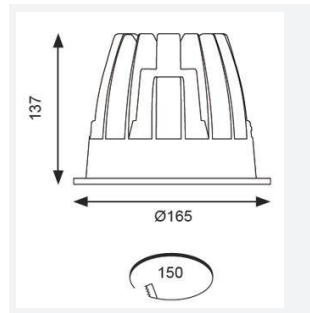

PRODUCT FEATURES

- IP44 compact high performance architectural downlight suitable for commercial, hospitality and retail applications
- Mirror finished anodized reflector
- Remote driver with plug and play connection
- Powered by Tridonic
- Die-cast aluminium construction, powder coated and 30° cut-off angle
- Anti-glare design to create visual comfort
- Dimmable and emergency options

GENERAL INFORMATION	
Wattage	41W
Lumens Delivered	3900lm
Lm/W	95lm/W
Beam Angle	70
CRI	90
CCT	4000K
Input	220/240V
Operating Temp	0°C - 25°C
SDCM	3
UGR	22
Cut-Out Size	150mm
Product Weight without Packaging	0.01 kg

TECHNICAL INFORMATION	
Light Source	LED
Colour / Finish	White
IP Rating	IP44
Class Protection	2
Internal / External	Internal
Surface / Recessed / Suspended	Recessed
Lumen Depreciation	L70 50,000h
Warranty (Years)	5
CE Mark	Yes
Diameter	165 mm
Height	137 mm