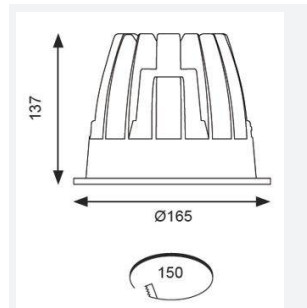

PRODUCT FEATURES

- IP44 compact high performance architectural downlight suitable for commercial, hospitality and retail applications
- Mirror finished anodized reflector
- Remote driver with plug and play connection
- Powered by Tridonic
- Die-cast aluminium construction, powder coated and 30° cut-off angle
- Anti-glare design to create visual comfort
- Dimmable and emergency options

GENERAL INFORMATION	
Wattage	41W
Lumens Delivered	3900lm
Lm/W	95lm/W
Beam Angle	70
CRI	90
CCT	4000K
Input	220-240V
Operating Temp	0°C - 25°C
SDCM	3
UGR	22
Cut-Out Size	150mm
Product Weight without Packaging	0.01 kg

TECHNICAL INFORMATION	
Light Source	LED
Colour / Finish	White
IP Rating	IP44
Class Protection	2
Internal / External	Internal
Surface / Recessed / Suspended	Recessed
Lumen Depreciation	L70 50,000h
Warranty (Years)	5
CE Mark	Yes
Diameter	165 mm
Height	137 mm