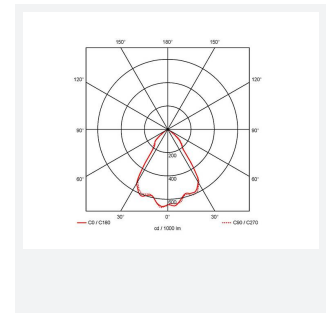

PRODUCT FEATURES

- IP44 compact high performance architectural downlight suitable for commercial, hospitality and retail applications
- Mirror finished anodized reflector
- Remote driver with plug and play connection
- Powered by Tridonic
- Die-cast aluminium construction, powder coated and 30° cut-off angle
- Anti-glare design to create visual comfort
- Dimmable and emergency options

GENERAL INFORMATION	
Wattage	41W
Lumens Delivered	3900lm
Lm/W	95lm/W
Beam Angle	70
CRI	90
CCT	4000K
Input	220/240V
Operating Temp	0°C - 25°C
SDCM	3
UGR	22
Cut-Out Size	150mm
Product Weight without Packaging	0.01 kg

TECHNICAL INFORMATION	
Light Source	LED
Colour / Finish	White
IP Rating	IP44
Class Protection	2
Internal / External	Internal
Surface / Recessed / Suspended	Recessed
Lumen Depreciation	L70 50,000h
Warranty (Years)	5
CE Mark	Yes
Diameter	165 mm
Height	137 mm