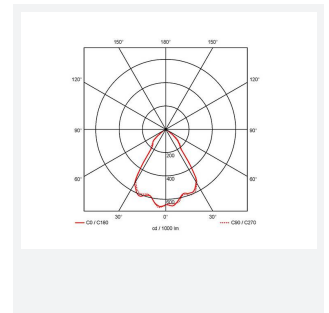

PRODUCT FEATURES

- IP44 compact high performance architectural downlight suitable for commercial, hospitality and retail applications
- Mirror finished anodized reflector
- Remote driver with plug and play connection
- Powered by Tridonic
- Die-cast aluminium construction, powder coated and 30° cut-off angle
- Anti-glare design to create visual comfort
- Dimmable and emergency options

GENERAL INFORMATION	
Wattage	41W
Lumens Delivered	3900lm
Lm/W	95lm/W
Beam Angle	70
CRI	90
CCT	4000K
Input	220/240V
Operating Temp	0°C - 25°C
SDCM	3
UGR	22
Cut-Out Size	150mm
Product Weight without Packaging	1.54 kg

TECHNICAL INFORMATION	
Light Source	LED
Colour / Finish	White
IP Rating	IP44
Class Protection	2
Internal / External	Internal
Surface / Recessed / Suspended	Recessed
Lumen Depreciation	L70 50,000h
Warranty (Years)	5
CE Mark	Yes
Diameter	165 mm
Height	137 mm