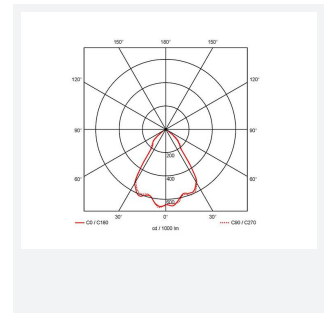

- IP44 compact high performance architectural downlight suitable for commercial, hospitality and retail applications
- Mirror finished anodized reflector
- Remote driver with plug and play connection
- Powered by Tridonic
- Die-cast aluminium construction, powder coated and 30° cut-off angle
- Anti-glare design to create visual comfort
- Dimmable and emergency options

GENERAL INFORMATION	
Wattage	41W
Lumens Delivered	3900lm
Lm/W	95lm/W
Beam Angle	70
CRI	90
CCT	4000K
Input	220-240V
Operating Temp	0°C - 25°C
SDCM	3
UGR	22
Cut-Out Size	150mm
Product Weight without Packaging	1.54 kg

TECHNICAL INFORMATION	
Light Source	LED
Colour / Finish	White
IP Rating	IP44
Class Protection	2
Internal / External	Internal
Surface / Recessed / Suspended	Recessed
Lumen Depreciation	L70 50,000h
Warranty (Years)	5
CE Mark	Yes
Diameter	165 mm
Height	137 mm