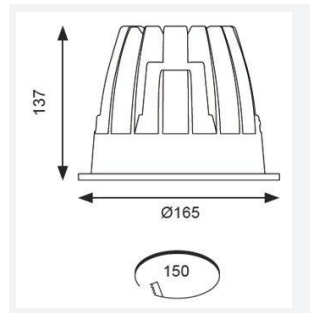

- IP44 compact high performance architectural downlight suitable for commercial, hospitality and retail applications
- Mirror finished anodized reflector
- Remote driver with plug and play connection
- Powered by Tridonic
- Die-cast aluminium construction, powder coated and 30° cut-off angle
- Anti-glare design to create visual comfort
- Dimmable and emergency options

GENERAL INFORMATION	
Wattage	41W
Lumens Delivered	3900lm
Lm/W	95lm/W
Beam Angle	70
CRI	90
CCT	4000K
Input	220-240V
Operating Temp	0°C - 25°C
SDCM	3
UGR	22
Cut-Out Size	150mm
Product Weight without Packaging	1.54 kg

TECHNICAL INFORMATION	
Light Source	LED
Colour / Finish	White
IP Rating	IP44
Class Protection	2
Internal / External	Internal
Surface / Recessed / Suspended	Recessed
Lumen Depreciation	L70 50,000h
Warranty (Years)	5
CE Mark	Yes
Diameter	165 mm
Height	137 mm