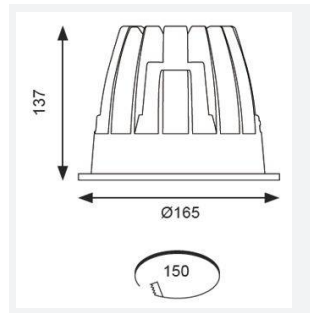

PRODUCT FEATURES

- IP44 compact high performance architectural downlight suitable for commercial, hospitality and retail applications
- Mirror finished anodized reflector
- Remote driver with plug and play connection
- Powered by Tridonic
- Die-cast aluminium construction, powder coated and 30° cut-off angle
- Anti-glare design to create visual comfort
- Dimmable and emergency options

GENERAL INFORMATION	
Wattage	41W
Lumens Delivered	3900lm
Lm/W	95lm/W
Beam Angle	70
CRI	90
CCT	4000K
Input	220/240V
Operating Temp	0°C - 25°C
SDCM	3
UGR	22
Cut-Out Size	150mm
Product Weight without Packaging	1.54 kg

TECHNICAL INFORMATION	
Light Source	LED
Colour / Finish	White
IP Rating	IP44
Class Protection	2
Internal / External	Internal
Surface / Recessed / Suspended	Recessed
Lumen Depreciation	L70 50,000h
Warranty (Years)	5
CE Mark	Yes
Diameter	165 mm
Height	137 mm