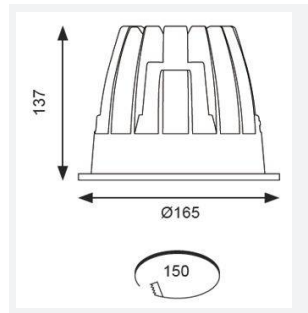

Unity 150 DHP

Category	Downlights
Application	Ancillary, Commercial, Education, Hospitality, Residential, Retail
Specification	Architectural

Code: AULED150DHP/DM3