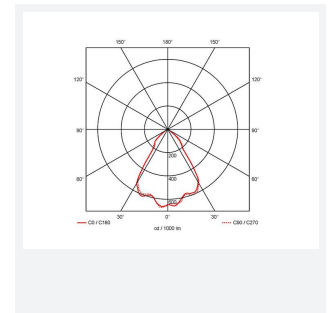

Unity 150 DHP

Category	Downlights
Application	Ancillary, Commercial, Education, Hospitality, Residential, Retail
Specification	Architectural

Code: AULED150DHP/DM3