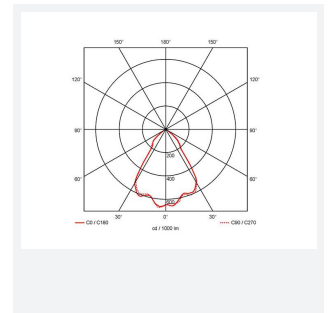

PRODUCT FEATURES

- IP44 compact high performance architectural downlight suitable for commercial, hospitality and retail applications
- Mirror finished anodized reflector
- Remote driver with plug and play connection
- Powered by Tridonic
- Die-cast aluminium construction, powder coated and 30° cut-off angle
- Anti-glare design to create visual comfort
- Dimmable and emergency options

GENERAL INFORMATION	
Wattage	41W
Lumens Delivered	3900lm
Lm/W	95lm/W
Beam Angle	70
CRI	90
CCT	4000K
Input	220/240V
Operating Temp	0°C - 25°C
SDCM	3
UGR	22
Cut-Out Size	150mm

TECHNICAL INFORMATION	
Light Source	LED
Colour / Finish	White
IP Rating	IP44
Class Protection	2
Internal / External	Internal
Surface / Recessed / Suspended	Recessed
Lumen Depreciation	L70 50,000h
Warranty (Years)	5
CE Mark	Yes
Diameter	165 mm
Height	137 mm