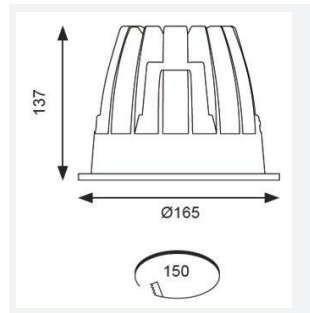

PRODUCT FEATURES

- IP44 compact high performance architectural downlight suitable for commercial, hospitality and retail applications
- Mirror finished anodized reflector
- Remote driver with plug and play connection
- Powered by Tridonic
- Die-cast aluminium construction, powder coated and 30° cut-off angle
- Anti-glare design to create visual comfort
- Dimmable and emergency options

GENERAL INFORMATION	
Wattage	41W
Lumens Delivered	3900lm
Lm/W	95lm/W
Beam Angle	70
CRI	90
CCT	4000K
Input	220/240V
Operating Temp	0°C - 25°C
SDCM	3
UGR	22
Cut-Out Size	150mm

TECHNICAL INFORMATION	
Light Source	LED
Colour / Finish	White
IP Rating	IP44
Class Protection	2
Internal / External	Internal
Surface / Recessed / Suspended	Recessed
Lumen Depreciation	L70 50,000h
Warranty (Years)	5
CE Mark	Yes
Diameter	165 mm
Height	137 mm