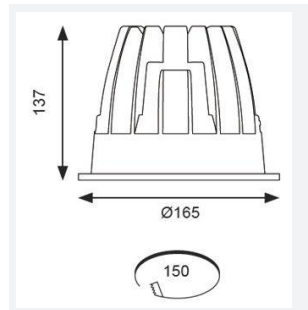

PRODUCT FEATURES

- IP44 compact high performance architectural downlight suitable for commercial, hospitality and retail applications
- Mirror finished anodized reflector
- Remote driver with plug and play connection
- Powered by Tridonic
- Die-cast aluminium construction, powder coated and 30° cut-off angle
- Anti-glare design to create visual comfort
- Dimmable and emergency options

GENERAL INFORMATION	
Wattage	41W
Lumens Delivered	3900lm
Lm/W	95lm/W
Beam Angle	70
CRI	90
CCT	4000K
Input	220-240V
Operating Temp	-20°C - 25°C
SDCM	3
UGR	22
Cut-Out Size	150mm
Product Weight without Packaging	0.01 kg

TECHNICAL INFORMATION	
Light Source	LED
Colour / Finish	White
IP Rating	IP44
Class Protection	2
Internal / External	Internal
Surface / Recessed / Suspended	Recessed
Lumen Depreciation	L70 50,000h
Warranty (Years)	5
CE Mark	Yes
Diameter	165 mm
Height	137 mm