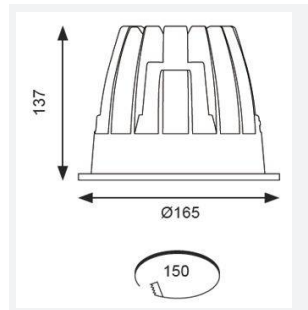

PRODUCT FEATURES

- IP44 compact high performance architectural downlight suitable for commercial, hospitality and retail applications
- Mirror finished anodized reflector
- Remote driver with plug and play connection
- Powered by Tridonic
- Die-cast aluminium construction, powder coated and 30° cut-off angle
- Anti-glare design to create visual comfort
- Dimmable and emergency options

GENERAL INFORMATION	
Wattage	41W
Lumens Delivered	3900lm
Lm/W	95lm/W
Beam Angle	70
CRI	90
CCT	4000K
Input	220/240V
Operating Temp	-20°C - 25°C
SDCM	3
UGR	22
Cut-Out Size	150mm
Product Weight without Packaging	0.01 kg

TECHNICAL INFORMATION	
Light Source	LED
Colour / Finish	White
IP Rating	IP44
Class Protection	2
Internal / External	Internal
Surface / Recessed / Suspended	Recessed
Lumen Depreciation	L70 50,000h
Warranty (Years)	5
CE Mark	Yes
Diameter	165 mm
Height	137 mm