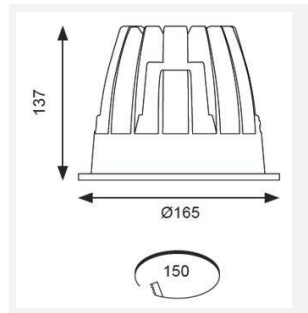

PRODUCT FEATURES

- IP44 compact high performance architectural downlight suitable for commercial, hospitality and retail applications
- Mirror finished anodized reflector
- Remote driver with plug and play connection
- Powered by Tridonic
- Die-cast aluminium construction, powder coated and 30° cut-off angle
- Anti-glare design to create visual comfort
- Dimmable and emergency options

GENERAL INFORMATION	
Wattage	41W
Lumens Delivered	3900lm
Lm/W	95lm/W
Beam Angle	70
CRI	90
CCT	4000K
Input	220-240V
Operating Temp	-20°C - 25°C
SDCM	3
UGR	22
Cut-Out Size	150mm
Product Weight without Packaging	1.24 kg

TECHNICAL INFORMATION	
Light Source	LED
Colour / Finish	White
IP Rating	IP44
Class Protection	2
Internal / External	Internal
Surface / Recessed / Suspended	Recessed
Lumen Depreciation	L70 50,000h
Warranty (Years)	5
CE Mark	Yes
Diameter	165 mm
Height	137 mm