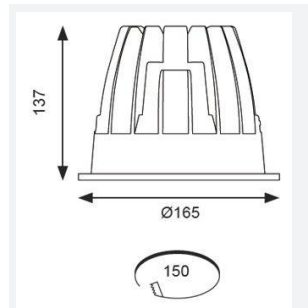

PRODUCT FEATURES

- IP44 compact high performance architectural downlight suitable for commercial, hospitality and retail applications
- Mirror finished anodized reflector
- Remote driver with plug and play connection
- Powered by Tridonic
- Die-cast aluminium construction, powder coated and 30° cut-off angle
- Anti-glare design to create visual comfort
- Dimmable and emergency options

GENERAL INFORMATION	
Wattage	41W
Lumens Delivered	3900lm
Lm/W	95lm/W
Beam Angle	70
CRI	90
CCT	4000K
Input	220/240V
Operating Temp	-20°C - 25°C
SDCM	3
UGR	22
Cut-Out Size	150mm
Product Weight without Packaging	1.24 kg

TECHNICAL INFORMATION	
Light Source	LED
Colour / Finish	White
IP Rating	IP44
Class Protection	2
Internal / External	Internal
Surface / Recessed / Suspended	Recessed
Lumen Depreciation	L70 50,000h
Warranty (Years)	5
CE Mark	Yes
Diameter	165 mm
Height	137 mm