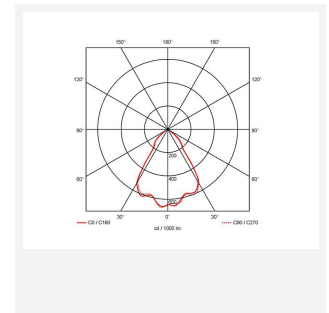

PRODUCT FEATURES

- IP44 compact high performance architectural downlight suitable for commercial, hospitality and retail applications
- Mirror finished anodized reflector
- Remote driver with plug and play connection
- Powered by Tridonic
- Die-cast aluminium construction, powder coated and 30° cut-off angle
- Anti-glare design to create visual comfort
- Dimmable and emergency options

GENERAL INFORMATION	
Wattage	41W
Lumens Delivered	3900lm
Lm/W	95lm/W
Beam Angle	70
CRI	90
CCT	4000K
Input	220-240V
Operating Temp	-20°C - 25°C
SDCM	3
UGR	22
Cut-Out Size	150mm
Product Weight without Packaging	1.24 kg

TECHNICAL INFORMATION	
Light Source	LED
Colour / Finish	White
IP Rating	IP44
Class Protection	2
Internal / External	Internal
Surface / Recessed / Suspended	Recessed
Lumen Depreciation	L70 50,000h
Warranty (Years)	5
CE Mark	Yes
Diameter	165 mm
Height	137 mm