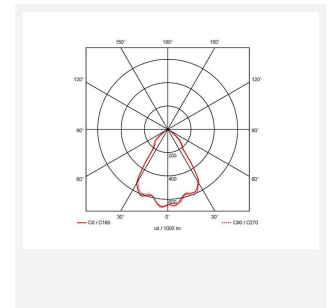

PRODUCT FEATURES

- IP44 compact high performance architectural downlight suitable for commercial, hospitality and retail applications
- Mirror finished anodized reflector
- Remote driver with plug and play connection
- Powered by Tridonic
- Die-cast aluminium construction, powder coated and 30° cut-off angle
- Anti-glare design to create visual comfort
- Dimmable and emergency options

GENERAL INFORMATION	
Wattage	41W
Lumens Delivered	3900lm
Lm/W	95lm/W
Beam Angle	70
CRI	90
CCT	4000K
Input	220/240V
Operating Temp	-20°C - 25°C
SDCM	3
UGR	22
Cut-Out Size	150mm
Product Weight without Packaging	1.24 kg

TECHNICAL INFORMATION	
Light Source	LED
Colour / Finish	White
IP Rating	IP44
Class Protection	2
Internal / External	Internal
Surface / Recessed / Suspended	Recessed
Lumen Depreciation	L70 50,000h
Warranty (Years)	5
CE Mark	Yes
Diameter	165 mm
Height	137 mm