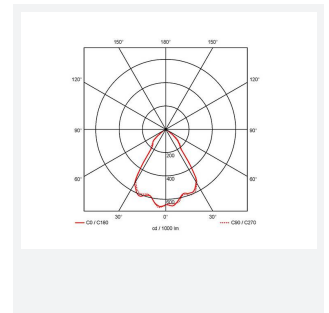

PRODUCT FEATURES

- IP44 compact high performance architectural downlight suitable for commercial, hospitality and retail applications
- Mirror finished anodized reflector
- Remote driver with plug and play connection
- Powered by Tridonic
- Die-cast aluminium construction, powder coated and 30° cut-off angle
- Anti-glare design to create visual comfort
- Dimmable and emergency options

GENERAL INFORMATION	
Wattage	41W
Lumens Delivered	3900lm
Lm/W	95lm/W
Beam Angle	70
CRI	90
CCT	4000K
Input	220/240V
Operating Temp	0°C - 25°C
SDCM	3
UGR	22
Cut-Out Size	150mm
Product Weight without Packaging	0.01 kg

TECHNICAL INFORMATION	
Light Source	LED
Colour / Finish	White
IP Rating	IP44
Class Protection	2
Internal / External	Internal
Surface / Recessed / Suspended	Recessed
Lumen Depreciation	L70 50,000h
Warranty (Years)	5
CE Mark	Yes
Diameter	165 mm
Height	137 mm