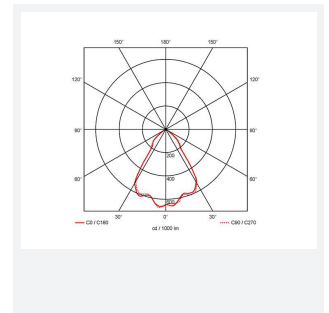

PRODUCT FEATURES

- IP44 compact high performance architectural downlight suitable for commercial, hospitality and retail applications
- Mirror finished anodized reflector
- Remote driver with plug and play connection
- Powered by Tridonic
- Die-cast aluminium construction, powder coated and 30° cut-off angle
- Anti-glare design to create visual comfort
- Dimmable and emergency options

GENERAL INFORMATION	
Wattage	41W
Lumens Delivered	3900lm
Lm/W	95lm/W
Beam Angle	70
CRI	90
CCT	4000K
Input	220-240V
Operating Temp	0°C - 25°C
SDCM	3
UGR	22
Cut-Out Size	150mm
Product Weight without Packaging	0.01 kg

TECHNICAL INFORMATION	
Light Source	LED
Colour / Finish	White
IP Rating	IP44
Class Protection	2
Internal / External	Internal
Surface / Recessed / Suspended	Recessed
Lumen Depreciation	L70 50,000h
Warranty (Years)	5
CE Mark	Yes
Diameter	165 mm
Height	137 mm