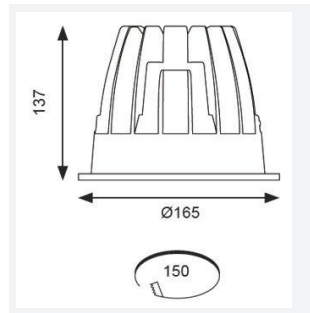

PRODUCT FEATURES

- IP44 compact high performance architectural downlight suitable for commercial, hospitality and retail applications
- Mirror finished anodized reflector
- Remote driver with plug and play connection
- Powered by Tridonic
- Die-cast aluminium construction, powder coated and 30° cut-off angle
- Anti-glare design to create visual comfort
- Dimmable and emergency options

GENERAL INFORMATION	
Wattage	41W
Lumens Delivered	3900lm
Lm/W	95lm/W
Beam Angle	70
CRI	90
CCT	4000K
Input	220-240V
Operating Temp	0°C - 25°C
SDCM	3
UGR	22
Cut-Out Size	150mm
Product Weight without Packaging	0.01 kg

TECHNICAL INFORMATION	
Light Source	LED
Colour / Finish	White
IP Rating	IP44
Class Protection	2
Internal / External	Internal
Surface / Recessed / Suspended	Recessed
Lumen Depreciation	L70 50,000h
Warranty (Years)	5
CE Mark	Yes
Diameter	165 mm
Height	137 mm