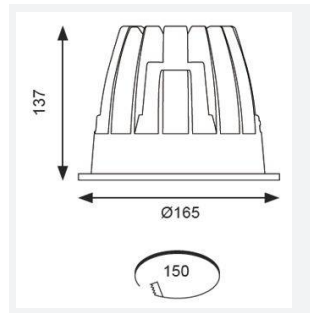

PRODUCT FEATURES

- IP44 compact high performance architectural downlight suitable for commercial, hospitality and retail applications
- Mirror finished anodized reflector
- Remote driver with plug and play connection
- Powered by Tridonic
- Die-cast aluminium construction, powder coated and 30° cut-off angle
- Anti-glare design to create visual comfort
- Dimmable and emergency options

GENERAL INFORMATION	
Wattage	41W
Lumens Delivered	3900lm
Lm/W	95lm/W
Beam Angle	70
CRI	90
CCT	4000K
Input	220/240V
Operating Temp	0°C - 25°C
SDCM	3
UGR	22
Cut-Out Size	150mm
Product Weight without Packaging	0.01 kg

TECHNICAL INFORMATION	
Light Source	LED
Colour / Finish	White
IP Rating	IP44
Class Protection	2
Internal / External	Internal
Surface / Recessed / Suspended	Recessed
Lumen Depreciation	L70 50,000h
Warranty (Years)	5
CE Mark	Yes
Diameter	165 mm
Height	137 mm