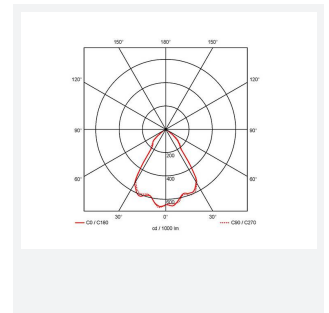

Unity 150 DHP

Category	Downlights
Application	Ancillary, Commercial, Education, Hospitality, Residential, Retail
Specification	Architectural

Code: AULED150DHP/DD3/DM3