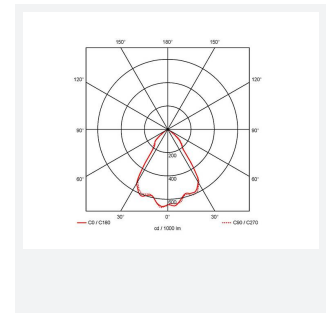

PRODUCT FEATURES

- IP44 compact high performance architectural downlight suitable for commercial, hospitality and retail applications
- Mirror finished anodized reflector
- Remote driver with plug and play connection
- Powered by Tridonic
- Die-cast aluminium construction, powder coated and 30° cut-off angle
- Anti-glare design to create visual comfort
- Dimmable and emergency options

GENERAL INFORMATION	
Wattage	41W
Lumens Delivered	3900lm
Lm/W	95lm/W
Beam Angle	70
CRI	90
CCT	4000K
Input	220-240V
Operating Temp	0°C - 25°C
SDCM	3
UGR	22
Cut-Out Size	150mm
Product Weight without Packaging	0.01 kg

TECHNICAL INFORMATION	
Light Source	LED
Colour / Finish	White
IP Rating	IP44
Class Protection	2
Internal / External	Internal
Surface / Recessed / Suspended	Recessed
Lumen Depreciation	L70 50,000h
Warranty (Years)	5
CE Mark	Yes
Diameter	165 mm
Height	137 mm