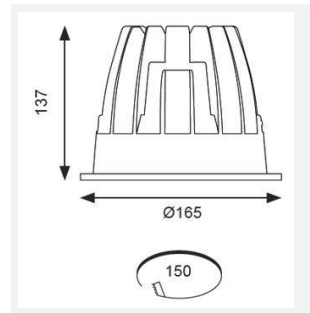

PRODUCT FEATURES

- IP44 compact high performance architectural downlight suitable for commercial, hospitality and retail applications
- Mirror finished anodized reflector
- Remote driver with plug and play connection
- Powered by Tridonic
- Die-cast aluminium construction, powder coated and 30° cut-off angle
- Anti-glare design to create visual comfort
- Dimmable and emergency options

GENERAL INFORMATION	
Wattage	41W
Lumens Delivered	3900lm
Lm/W	95lm/W
Beam Angle	70
CRI	90
CCT	4000K
Input	220-240V
Operating Temp	0°C - 25°C
SDCM	3
UGR	22
Cut-Out Size	150mm
Product Weight without Packaging	0.01 kg

TECHNICAL INFORMATION	
Light Source	LED
Colour / Finish	White
IP Rating	IP44
Class Protection	2
Internal / External	Internal
Surface / Recessed / Suspended	Recessed
Lumen Depreciation	L70 50,000h
Warranty (Years)	5
CE Mark	Yes
Diameter	165 mm
Height	137 mm