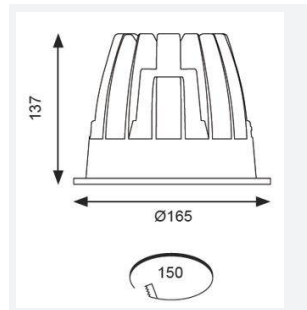

- IP44 compact high performance architectural downlight suitable for commercial, hospitality and retail applications
- Mirror finished anodized reflector
- Remote driver with plug and play connection
- Powered by Tridonic
- Die-cast aluminium construction, powder coated and 30° cut-off angle
- Anti-glare design to create visual comfort
- Dimmable and emergency options

GENERAL INFORMATION	
Wattage	36
Lumens Delivered	3200lm
Lm/W	88lm/W
Beam Angle	70
CRI	90
CCT	4000K
Input	220-240V
Operating Temp	-20°C - 25°C
SDCM	3
UGR	22
Cut-Out Size	150
Energy efficiency class	E
Product Weight without Packaging	1.06 kg

TECHNICAL INFORMATION	
Light Source	LED
Colour / Finish	White
IP Rating	IP44
Class Protection	2
Internal / External	Internal
Surface / Recessed / Suspended	Recessed
Warranty (Years)	5
CE Mark	Yes
Diameter	165 mm
Height	137 mm