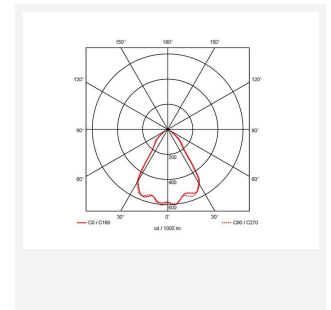

- IP44 compact high performance architectural downlight suitable for commercial, hospitality and retail applications
- Mirror finished anodized reflector
- Remote driver with plug and play connection
- Powered by Tridonic
- Die-cast aluminium construction, powder coated and 30° cut-off angle
- Anti-glare design to create visual comfort
- Dimmable and emergency options

GENERAL INFORMATION	
Wattage	36
Lumens Delivered	3200lm
Lm/W	88lm/W
Beam Angle	70
CRI	90
CCT	4000K
Input	220-240V
Operating Temp	-20°C - 25°C
SDCM	3
UGR	22
Cut-Out Size	150
Energy efficiency class	E
Product Weight without Packaging	1.06 kg

TECHNICAL INFORMATION	
Light Source	LED
Colour / Finish	White
IP Rating	IP44
Class Protection	2
Internal / External	Internal
Surface / Recessed / Suspended	Recessed
Warranty (Years)	5
CE Mark	Yes
Diameter	165 mm
Height	137 mm