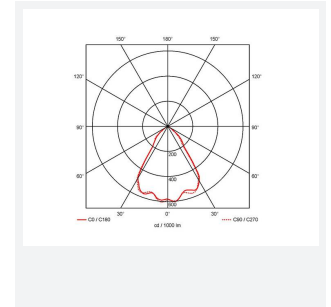

- IP44 compact high performance architectural downlight suitable for commercial, hospitality and retail applications
- Mirror finished anodized reflector
- Remote driver with plug and play connection
- Powered by Tridonic
- Die-cast aluminium construction, powder coated and 30° cut-off angle
- Anti-glare design to create visual comfort
- Dimmable and emergency options

GENERAL INFORMATION

Wattage	36
Lumens Delivered	2900lm
Lm/W	78lm/W
Beam Angle	70
CRI	90
CCT	3000K
Input	220-240V
Operating Temp	-20°C - 25°C
SDCM	3
UGR	22
Cut-Out Size	150
Energy efficiency class	E
Product Weight without Packaging	1.041 kg

TECHNICAL INFORMATION

Light Source	LED
Colour / Finish	White
IP Rating	IP44
Class Protection	2
Internal / External	Internal
Surface / Recessed / Suspended	Recessed
Warranty (Years)	5
CE Mark	Yes
Diameter	165 mm
Height	137 mm