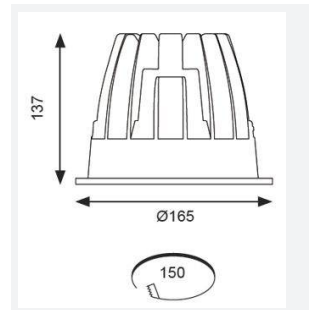

PRODUCT FEATURES

- IP44 compact high performance architectural downlight suitable for commercial, hospitality and retail applications
- Mirror finished anodized reflector
- Remote driver with plug and play connection
- Powered by Tridonic
- Die-cast aluminium construction, powder coated and 30° cut-off angle
- Anti-glare design to create visual comfort
- Dimmable and emergency options

GENERAL INFORMATION	
Wattage	36
Lumens Delivered	2900lm
Lm/W	78lm/W
Beam Angle	70
CRI	90
CCT	3000K
Input	220/240V
Operating Temp	-20°C - 25°C
SDCM	3
UGR	22
Cut-Out Size	150
Energy efficiency class	E
Product Weight without Packaging	1.041 kg

TECHNICAL INFORMATION	
Light Source	LED
Colour / Finish	White
IP Rating	IP44
Class Protection	2
Internal / External	Internal
Surface / Recessed / Suspended	Recessed
Warranty (Years)	5
CE Mark	Yes
Diameter	165 mm
Height	132 mm