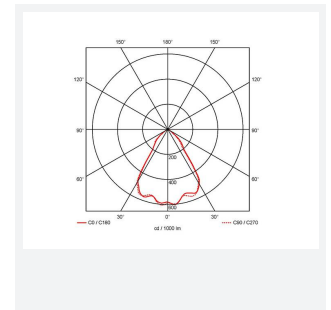

PRODUCT FEATURES

- IP44 compact high performance architectural downlight suitable for commercial, hospitality and retail applications
- Mirror finished anodized reflector
- Remote driver with plug and play connection
- Powered by Tridonic
- Die-cast aluminium construction, powder coated and 30° cut-off angle
- Anti-glare design to create visual comfort
- Dimmable and emergency options

GENERAL INFORMATION	
Wattage	36
Lumens Delivered	2900lm
Lm/W	78lm/W
Beam Angle	70
CRI	90
CCT	3000K
Input	220/240V
Operating Temp	-20°C - 25°C
SDCM	3
UGR	22
Cut-Out Size	150
Energy efficiency class	E
Product Weight without Packaging	1.041 kg

TECHNICAL INFORMATION	
Light Source	LED
Colour / Finish	White
IP Rating	IP44
Class Protection	2
Internal / External	Internal
Surface / Recessed / Suspended	Recessed
Warranty (Years)	5
CE Mark	Yes
Diameter	165 mm
Height	132 mm