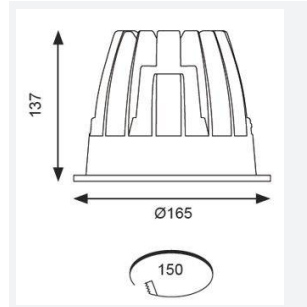

- IP44 compact high performance architectural downlight suitable for commercial, hospitality and retail applications
- Mirror finished anodized reflector
- Remote driver with plug and play connection
- Powered by Tridonic
- Die-cast aluminium construction, powder coated and 30° cut-off angle
- Anti-glare design to create visual comfort
- Dimmable and emergency options

GENERAL INFORMATION

Wattage	36
Lumens Delivered	2900lm
Lm/W	78lm/W
Beam Angle	70
CRI	90
CCT	3000K
Input	220-240V
Operating Temp	-20°C - 25°C
SDCM	3
UGR	22
Cut-Out Size	150
Energy efficiency class	E
Product Weight without Packaging	1.041 kg

TECHNICAL INFORMATION

Light Source	LED
Colour / Finish	White
IP Rating	IP44
Class Protection	2
Internal / External	Internal
Surface / Recessed / Suspended	Recessed
Warranty (Years)	5
CE Mark	Yes
Diameter	165 mm
Height	137 mm