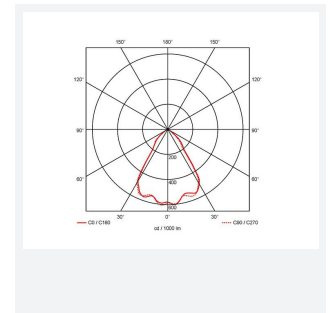

Unity 150

Category	Downlights
Application	Ancillary, Commercial, Education, Hospitality, Residential, Retail
Specification	Architectural

Code: AULED150D/WW/SM3