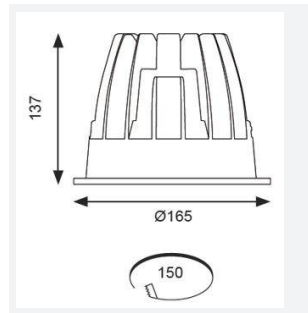

Unity 150

Category	Downlights
Application	Ancillary, Commercial, Education, Hospitality, Residential, Retail
Specification	Architectural

Code: AULED150D/WW/SM3