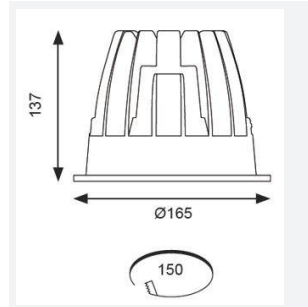

Unity 150

Category	Downlights
Application	Ancillary, Commercial, Education, Hospitality, Residential, Retail
Specification	Architectural

Code: AULED150D/WW/OCTO