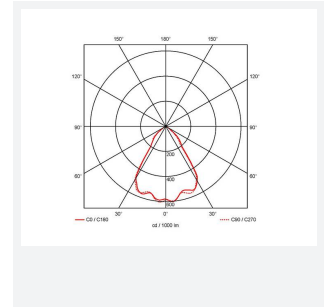

Unity 150

Category	Downlights
Application	Ancillary, Commercial, Education, Hospitality, Residential, Retail
Specification	Architectural

Code: AULED150D/WW/OCTO