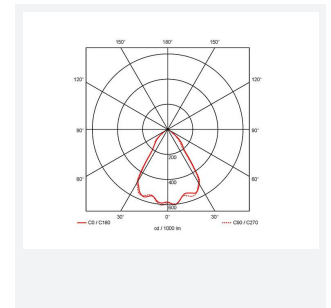

PRODUCT FEATURES

- IP44 compact high performance architectural downlight suitable for commercial, hospitality and retail applications
- Mirror finished anodized reflector
- Remote driver with plug and play connection
- Powered by Tridonic
- Die-cast aluminium construction, powder coated and 30° cut-off angle
- Anti-glare design to create visual comfort
- Dimmable and emergency options

GENERAL INFORMATION	
Wattage	37W
Lumens Delivered	2900lm
Lm/W	78lm/W
Beam Angle	70
CRI	90
CCT	3000K
Input	220/240V
Operating Temp	-20°C - 25°C
SDCM	3
UGR	22
Cut-Out Size	150mm
Product Weight without Packaging	1.112 kg

TECHNICAL INFORMATION	
Light Source	LED
Colour / Finish	White
IP Rating	IP44
Class Protection	2
Internal / External	Internal
Surface / Recessed / Suspended	Recessed
Lumen Depreciation	L70 50,000h
Warranty (Years)	5
CE Mark	Yes
Diameter	165 mm
Height	137 mm