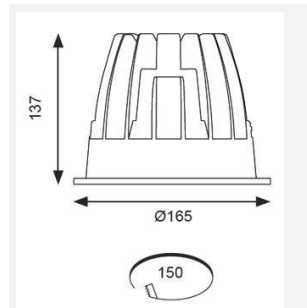

PRODUCT FEATURES

- IP44 compact high performance architectural downlight suitable for commercial, hospitality and retail applications
- Mirror finished anodized reflector
- Remote driver with plug and play connection
- Powered by Tridonic
- Die-cast aluminium construction, powder coated and 30° cut-off angle
- Anti-glare design to create visual comfort
- Dimmable and emergency options

GENERAL INFORMATION	
Wattage	37W
Lumens Delivered	2900lm
Lm/W	78lm/W
Beam Angle	70
CRI	90
CCT	3000K
Input	220/240V
Operating Temp	-20°C - 25°C
SDCM	3
UGR	22
Cut-Out Size	150mm
Product Weight without Packaging	1.112 kg

TECHNICAL INFORMATION	
Light Source	LED
Colour / Finish	White
IP Rating	IP44
Class Protection	2
Internal / External	Internal
Surface / Recessed / Suspended	Recessed
Lumen Depreciation	L70 50,000h
Warranty (Years)	5
CE Mark	Yes
Diameter	165 mm
Height	137 mm