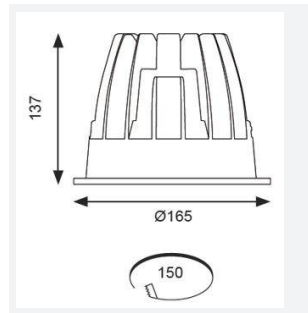

Unity 150

Category	Downlights
Application	Ancillary, Commercial, Education, Hospitality, Residential, Retail
Specification	Architectural

Code: AULED150D/WW/OCTO/M3