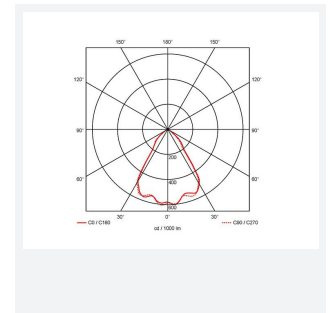

Unity 150

Category	Downlights
Application	Ancillary, Commercial, Education, Hospitality, Residential, Retail
Specification	Architectural

Code: AULED150D/WW/OCTO/M3