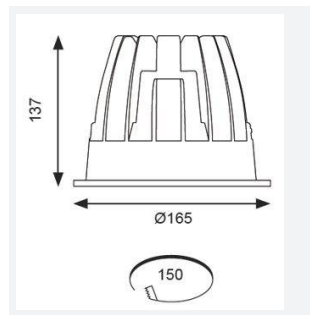

- IP44 compact high performance architectural downlight suitable for commercial, hospitality and retail applications
- Mirror finished anodized reflector
- Remote driver with plug and play connection
- Powered by Tridonic
- Die-cast aluminium construction, powder coated and 30° cut-off angle
- Anti-glare design to create visual comfort
- Dimmable and emergency options

GENERAL INFORMATION	
Wattage	37W
Lumens Delivered	2900lm
Lm/W	78lm/W
Beam Angle	70
CRI	90
CCT	3000K
Input	220-240V
Operating Temp	0°C - 25°C
SDCM	3
UGR	22
Cut-Out Size	150mm
Product Weight without Packaging	1.6 kg

TECHNICAL INFORMATION	
Light Source	LED
Colour / Finish	White
IP Rating	IP44
Class Protection	2
Internal / External	Internal
Surface / Recessed / Suspended	Recessed
Lumen Depreciation	L70 50,000h
Warranty (Years)	5
CE Mark	Yes
Diameter	165 mm
Height	137 mm