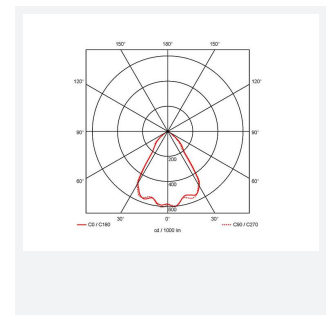

- IP44 compact high performance architectural downlight suitable for commercial, hospitality and retail applications
- Mirror finished anodized reflector
- Remote driver with plug and play connection
- Powered by Tridonic
- Die-cast aluminium construction, powder coated and 30° cut-off angle
- Anti-glare design to create visual comfort
- Dimmable and emergency options

GENERAL INFORMATION	
Wattage	37W
Lumens Delivered	2900lm
Lm/W	78lm/W
Beam Angle	70
CRI	90
CCT	3000K
Input	220-240V
Operating Temp	0°C - 25°C
SDCM	3
UGR	22
Cut-Out Size	150mm
Product Weight without Packaging	1.6 kg

TECHNICAL INFORMATION	
Light Source	LED
Colour / Finish	White
IP Rating	IP44
Class Protection	2
Internal / External	Internal
Surface / Recessed / Suspended	Recessed
Lumen Depreciation	L70 50,000h
Warranty (Years)	5
CE Mark	Yes
Diameter	165 mm
Height	137 mm