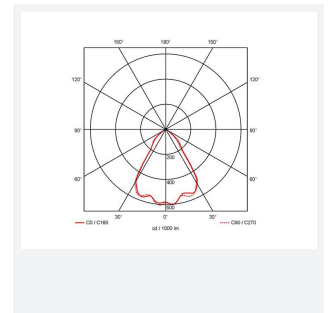

PRODUCT FEATURES

- IP44 compact high performance architectural downlight suitable for commercial, hospitality and retail applications
- Mirror finished anodized reflector
- Remote driver with plug and play connection
- Powered by Tridonic
- Die-cast aluminium construction, powder coated and 30° cut-off angle
- Anti-glare design to create visual comfort
- Dimmable and emergency options

GENERAL INFORMATION	
Wattage	37W
Lumens Delivered	2900lm
Lm/W	78lm/W
Beam Angle	70
CRI	90
CCT	3000K
Input	220/240V
Operating Temp	0°C - 25°C
SDCM	3
UGR	22
Cut-Out Size	150mm
Product Weight without Packaging	1.6 kg

TECHNICAL INFORMATION	
Light Source	LED
Colour / Finish	White
IP Rating	IP44
Class Protection	2
Internal / External	Internal
Surface / Recessed / Suspended	Recessed
Lumen Depreciation	L70 50,000h
Warranty (Years)	5
CE Mark	Yes
Diameter	165 mm
Height	137 mm