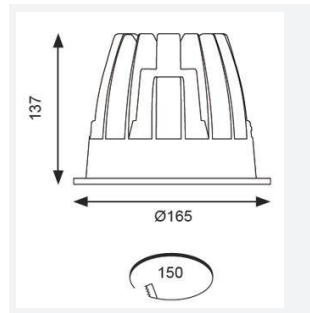

PRODUCT FEATURES

- IP44 compact high performance architectural downlight suitable for commercial, hospitality and retail applications
- Mirror finished anodized reflector
- Remote driver with plug and play connection
- Powered by Tridonic
- Die-cast aluminium construction, powder coated and 30° cut-off angle
- Anti-glare design to create visual comfort
- Dimmable and emergency options

GENERAL INFORMATION	
Wattage	37W
Lumens Delivered	2900lm
Lm/W	78lm/W
Beam Angle	70
CRI	90
CCT	3000K
Input	220/240V
Operating Temp	0°C - 25°C
SDCM	3
UGR	22
Cut-Out Size	150mm
Product Weight without Packaging	1.6 kg

TECHNICAL INFORMATION	
Light Source	LED
Colour / Finish	White
IP Rating	IP44
Class Protection	2
Internal / External	Internal
Surface / Recessed / Suspended	Recessed
Lumen Depreciation	L70 50,000h
Warranty (Years)	5
CE Mark	Yes
Diameter	165 mm
Height	137 mm