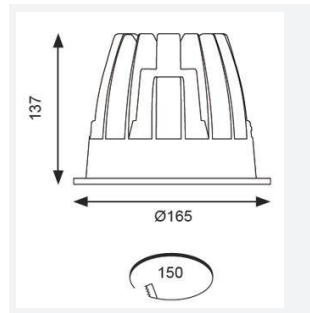

PRODUCT FEATURES

- IP44 compact high performance architectural downlight suitable for commercial, hospitality and retail applications
- Mirror finished anodized reflector
- Remote driver with plug and play connection
- Powered by Tridonic
- Die-cast aluminium construction, powder coated and 30° cut-off angle
- Anti-glare design to create visual comfort
- Dimmable and emergency options

GENERAL INFORMATION	
Wattage	37W
Lumens Delivered	2900lm
Lm/W	78lm/W
Beam Angle	70
CRI	90
CCT	3000K
Input	220/240V
Operating Temp	0°C - 25°C
SDCM	3
UGR	22
Cut-Out Size	150mm

TECHNICAL INFORMATION	
Light Source	LED
Colour / Finish	White
IP Rating	IP44
Class Protection	2
Internal / External	Internal
Surface / Recessed / Suspended	Recessed
Lumen Depreciation	L70 50,000h
Warranty (Years)	5
CE Mark	Yes
Diameter	165 mm
Height	137 mm