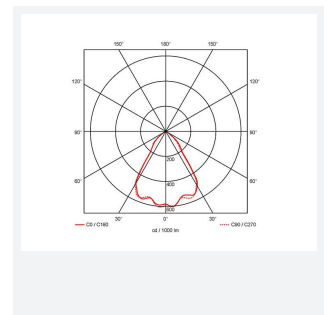

- IP44 compact high performance architectural downlight suitable for commercial, hospitality and retail applications
- Mirror finished anodized reflector
- Remote driver with plug and play connection
- Powered by Tridonic
- Die-cast aluminium construction, powder coated and 30° cut-off angle
- Anti-glare design to create visual comfort
- Dimmable and emergency options

GENERAL INFORMATION	
Wattage	37W
Lumens Delivered	2900lm
Lm/W	78lm/W
Beam Angle	70
CRI	90
CCT	3000K
Input	220-240V
Operating Temp	0°C - 25°C
SDCM	3
UGR	22
Cut-Out Size	150mm

TECHNICAL INFORMATION	
Light Source	LED
Colour / Finish	White
IP Rating	IP44
Class Protection	2
Internal / External	Internal
Surface / Recessed / Suspended	Recessed
Lumen Depreciation	L70 50,000h
Warranty (Years)	5
CE Mark	Yes
Diameter	165 mm
Height	137 mm