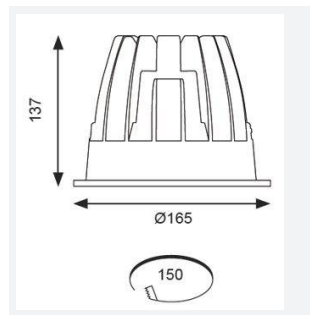

- IP44 compact high performance architectural downlight suitable for commercial, hospitality and retail applications
- Mirror finished anodized reflector
- Remote driver with plug and play connection
- Powered by Tridonic
- Die-cast aluminium construction, powder coated and 30° cut-off angle
- Anti-glare design to create visual comfort
- Dimmable and emergency options

GENERAL INFORMATION	
Wattage	37W
Lumens Delivered	2900lm
Lm/W	78lm/W
Beam Angle	70
CRI	90
CCT	3000K
Input	220-240V
Operating Temp	0°C - 25°C
SDCM	3
UGR	22
Cut-Out Size	150mm

TECHNICAL INFORMATION	
Light Source	LED
Colour / Finish	White
IP Rating	IP44
Class Protection	2
Internal / External	Internal
Surface / Recessed / Suspended	Recessed
Lumen Depreciation	L70 50,000h
Warranty (Years)	5
CE Mark	Yes
Diameter	165 mm
Height	137 mm