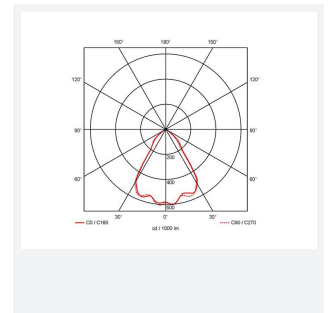

PRODUCT FEATURES

- IP44 compact high performance architectural downlight suitable for commercial, hospitality and retail applications
- Mirror finished anodized reflector
- Remote driver with plug and play connection
- Powered by Tridonic
- Die-cast aluminium construction, powder coated and 30° cut-off angle
- Anti-glare design to create visual comfort
- Dimmable and emergency options

GENERAL INFORMATION	
Wattage	37W
Lumens Delivered	2900lm
Lm/W	78lm/W
Beam Angle	70
CRI	90
CCT	3000K
Input	220/240V
Operating Temp	0°C - 25°C
SDCM	3
UGR	22
Cut-Out Size	150mm

TECHNICAL INFORMATION	
Light Source	LED
Colour / Finish	White
IP Rating	IP44
Class Protection	2
Internal / External	Internal
Surface / Recessed / Suspended	Recessed
Lumen Depreciation	L70 50,000h
Warranty (Years)	5
CE Mark	Yes
Diameter	165 mm
Height	137 mm