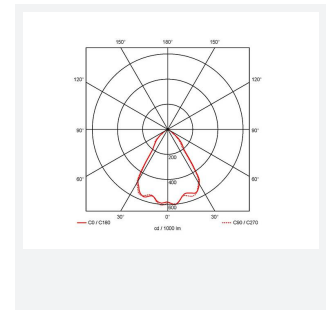

PRODUCT FEATURES

- IP44 compact high performance architectural downlight suitable for commercial, hospitality and retail applications
- Mirror finished anodized reflector
- Remote driver with plug and play connection
- Powered by Tridonic
- Die-cast aluminium construction, powder coated and 30° cut-off angle
- Anti-glare design to create visual comfort
- Dimmable and emergency options

GENERAL INFORMATION	
Wattage	37W
Lumens Delivered	2900lm
Lm/W	78lm/W
Beam Angle	70
CRI	90
CCT	3000K
Input	220-240V
Operating Temp	-20°C - 25°C
SDCM	3
UGR	22
Cut-Out Size	150mm
Product Weight without Packaging	0.01 kg

TECHNICAL INFORMATION	
Light Source	LED
Colour / Finish	White
IP Rating	IP44
Class Protection	2
Internal / External	Internal
Surface / Recessed / Suspended	Recessed
Lumen Depreciation	L70 50,000h
Warranty (Years)	5
CE Mark	Yes
Diameter	165 mm
Height	137 mm