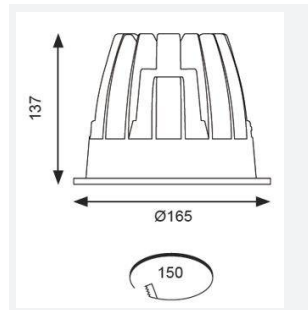

PRODUCT FEATURES

- IP44 compact high performance architectural downlight suitable for commercial, hospitality and retail applications
- Mirror finished anodized reflector
- Remote driver with plug and play connection
- Powered by Tridonic
- Die-cast aluminium construction, powder coated and 30° cut-off angle
- Anti-glare design to create visual comfort
- Dimmable and emergency options

GENERAL INFORMATION	
Wattage	37W
Lumens Delivered	2900lm
Lm/W	78lm/W
Beam Angle	70
CRI	90
CCT	3000K
Input	220/240V
Operating Temp	-20°C - 25°C
SDCM	3
UGR	22
Cut-Out Size	150mm
Product Weight without Packaging	0.01 kg

TECHNICAL INFORMATION	
Light Source	LED
Colour / Finish	White
IP Rating	IP44
Class Protection	2
Internal / External	Internal
Surface / Recessed / Suspended	Recessed
Lumen Depreciation	L70 50,000h
Warranty (Years)	5
CE Mark	Yes
Diameter	165 mm
Height	137 mm