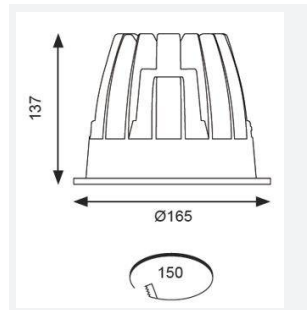

PRODUCT FEATURES

- IP44 compact high performance architectural downlight suitable for commercial, hospitality and retail applications
- Mirror finished anodized reflector
- Remote driver with plug and play connection
- Powered by Tridonic
- Die-cast aluminium construction, powder coated and 30° cut-off angle
- Anti-glare design to create visual comfort
- Dimmable and emergency options

GENERAL INFORMATION	
Wattage	37W
Lumens Delivered	2900lm
Lm/W	78lm/W
Beam Angle	70
CRI	90
CCT	3000K
Input	220-240V
Operating Temp	-20°C - 25°C
SDCM	3
UGR	22
Cut-Out Size	150mm
Product Weight without Packaging	0.01 kg

TECHNICAL INFORMATION	
Light Source	LED
Colour / Finish	White
IP Rating	IP44
Class Protection	2
Internal / External	Internal
Surface / Recessed / Suspended	Recessed
Lumen Depreciation	L70 50,000h
Warranty (Years)	5
CE Mark	Yes
Diameter	165 mm
Height	137 mm