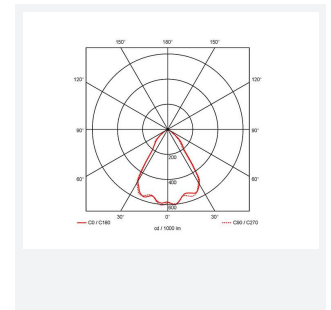

PRODUCT FEATURES

- IP44 compact high performance architectural downlight suitable for commercial, hospitality and retail applications
- Mirror finished anodized reflector
- Remote driver with plug and play connection
- Powered by Tridonic
- Die-cast aluminium construction, powder coated and 30° cut-off angle
- Anti-glare design to create visual comfort
- Dimmable and emergency options

GENERAL INFORMATION	
Wattage	37W
Lumens Delivered	2900lm
Lm/W	78lm/W
Beam Angle	70
CRI	90
CCT	3000K
Input	220/240V
Operating Temp	-20°C - 25°C
SDCM	3
UGR	22
Cut-Out Size	150mm
Product Weight without Packaging	0.01 kg

TECHNICAL INFORMATION	
Light Source	LED
Colour / Finish	White
IP Rating	IP44
Class Protection	2
Internal / External	Internal
Surface / Recessed / Suspended	Recessed
Lumen Depreciation	L70 50,000h
Warranty (Years)	5
CE Mark	Yes
Diameter	165 mm
Height	137 mm