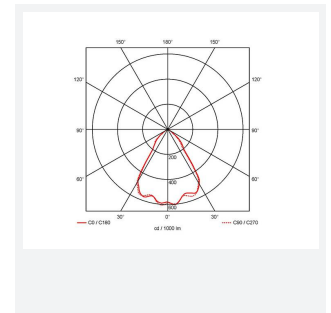

PRODUCT FEATURES

- IP44 compact high performance architectural downlight suitable for commercial, hospitality and retail applications
- Mirror finished anodized reflector
- Remote driver with plug and play connection
- Powered by Tridonic
- Die-cast aluminium construction, powder coated and 30° cut-off angle
- Anti-glare design to create visual comfort
- Dimmable and emergency options

GENERAL INFORMATION	
Wattage	37W
Lumens Delivered	2900lm
Lm/W	78lm/W
Beam Angle	70
CRI	90
CCT	3000K
Input	220/240V
Operating Temp	0°C - 25°C
SDCM	3
UGR	22
Cut-Out Size	150mm
Product Weight without Packaging	1.73 kg

TECHNICAL INFORMATION	
Light Source	LED
Colour / Finish	White
IP Rating	IP44
Class Protection	2
Internal / External	Internal
Surface / Recessed / Suspended	Recessed
Lumen Depreciation	L70 50,000h
Warranty (Years)	5
CE Mark	Yes
Diameter	165 mm
Height	137 mm