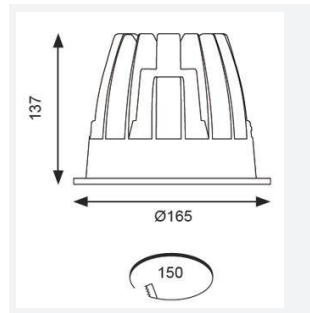

PRODUCT FEATURES

- IP44 compact high performance architectural downlight suitable for commercial, hospitality and retail applications
- Mirror finished anodized reflector
- Remote driver with plug and play connection
- Powered by Tridonic
- Die-cast aluminium construction, powder coated and 30° cut-off angle
- Anti-glare design to create visual comfort
- Dimmable and emergency options

GENERAL INFORMATION	
Wattage	37W
Lumens Delivered	2900lm
Lm/W	78lm/W
Beam Angle	70
CRI	90
CCT	3000K
Input	220/240V
Operating Temp	0°C - 25°C
SDCM	3
UGR	22
Cut-Out Size	150mm
Product Weight without Packaging	1.73 kg

TECHNICAL INFORMATION	
Light Source	LED
Colour / Finish	White
IP Rating	IP44
Class Protection	2
Internal / External	Internal
Surface / Recessed / Suspended	Recessed
Lumen Depreciation	L70 50,000h
Warranty (Years)	5
CE Mark	Yes
Diameter	165 mm
Height	137 mm