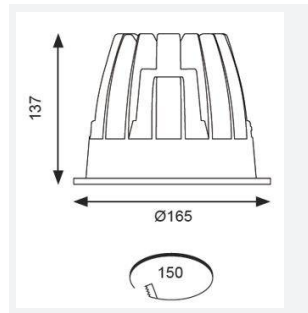

PRODUCT FEATURES

- IP44 compact high performance architectural downlight suitable for commercial, hospitality and retail applications
- Mirror finished anodized reflector
- Remote driver with plug and play connection
- Powered by Tridonic
- Die-cast aluminium construction, powder coated and 30° cut-off angle
- Anti-glare design to create visual comfort
- Dimmable and emergency options

GENERAL INFORMATION	
Wattage	37W
Lumens Delivered	2900lm
Lm/W	78lm/W
Beam Angle	70
CRI	90
CCT	3000K
Input	220-240V
Operating Temp	0°C - 25°C
SDCM	3
UGR	22
Cut-Out Size	150mm
Product Weight without Packaging	1.73 kg

TECHNICAL INFORMATION	
Light Source	LED
Colour / Finish	White
IP Rating	IP44
Class Protection	2
Internal / External	Internal
Surface / Recessed / Suspended	Recessed
Lumen Depreciation	L70 50,000h
Warranty (Years)	5
CE Mark	Yes
Diameter	165 mm
Height	137 mm