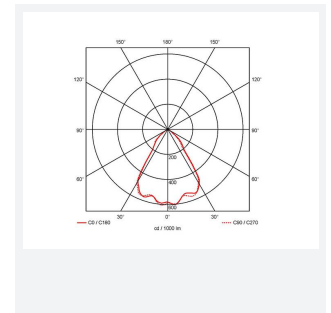

PRODUCT FEATURES

- IP44 compact high performance architectural downlight suitable for commercial, hospitality and retail applications
- Mirror finished anodized reflector
- Remote driver with plug and play connection
- Powered by Tridonic
- Die-cast aluminium construction, powder coated and 30° cut-off angle
- Anti-glare design to create visual comfort
- Dimmable and emergency options

GENERAL INFORMATION	
Wattage	37W
Lumens Delivered	2900lm
Lm/W	78lm/W
Beam Angle	70
CRI	90
CCT	3000K
Input	220-240V
Operating Temp	0°C - 25°C
SDCM	3
UGR	22
Cut-Out Size	150mm
Product Weight without Packaging	1.73 kg

TECHNICAL INFORMATION	
Light Source	LED
Colour / Finish	White
IP Rating	IP44
Class Protection	2
Internal / External	Internal
Surface / Recessed / Suspended	Recessed
Lumen Depreciation	L70 50,000h
Warranty (Years)	5
CE Mark	Yes
Diameter	165 mm
Height	137 mm