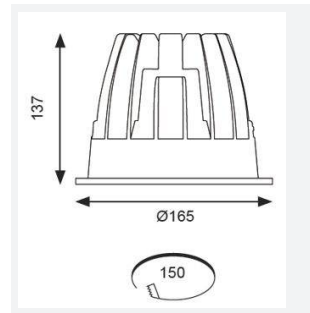

PRODUCT FEATURES

- IP44 compact high performance architectural downlight suitable for commercial, hospitality and retail applications
- Mirror finished anodized reflector
- Remote driver with plug and play connection
- Powered by Tridonic
- Die-cast aluminium construction, powder coated and 30° cut-off angle
- Anti-glare design to create visual comfort
- Dimmable and emergency options

GENERAL INFORMATION	
Wattage	37W
Lumens Delivered	2900lm
Lm/W	78lm/W
Beam Angle	70
CRI	90
CCT	3000K
Input	220/240V
Operating Temp	-20°C - 25°C
SDCM	3
UGR	22
Cut-Out Size	150mm
Product Weight without Packaging	1.236 kg

TECHNICAL INFORMATION	
Light Source	LED
Colour / Finish	White
IP Rating	IP44
Class Protection	2
Internal / External	Internal
Surface / Recessed / Suspended	Recessed
Lumen Depreciation	L70 50,000h
Warranty (Years)	5
CE Mark	Yes
Diameter	165 mm
Height	137 mm