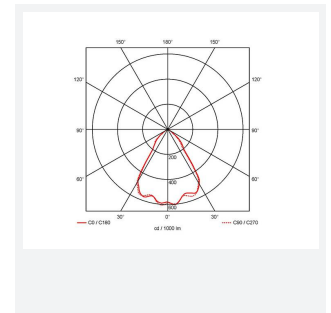

PRODUCT FEATURES

- IP44 compact high performance architectural downlight suitable for commercial, hospitality and retail applications
- Mirror finished anodized reflector
- Remote driver with plug and play connection
- Powered by Tridonic
- Die-cast aluminium construction, powder coated and 30° cut-off angle
- Anti-glare design to create visual comfort
- Dimmable and emergency options

GENERAL INFORMATION	
Wattage	37W
Lumens Delivered	2900lm
Lm/W	78lm/W
Beam Angle	70
CRI	90
CCT	3000K
Input	220/240V
Operating Temp	-20°C - 25°C
SDCM	3
UGR	22
Cut-Out Size	150mm
Product Weight without Packaging	1.236 kg

TECHNICAL INFORMATION	
Light Source	LED
Colour / Finish	White
IP Rating	IP44
Class Protection	2
Internal / External	Internal
Surface / Recessed / Suspended	Recessed
Lumen Depreciation	L70 50,000h
Warranty (Years)	5
CE Mark	Yes
Diameter	165 mm
Height	137 mm