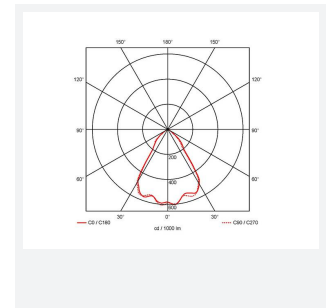

PRODUCT FEATURES

- IP44 compact high performance architectural downlight suitable for commercial, hospitality and retail applications
- Mirror finished anodized reflector
- Remote driver with plug and play connection
- Powered by Tridonic
- Die-cast aluminium construction, powder coated and 30° cut-off angle
- Anti-glare design to create visual comfort
- Dimmable and emergency options

GENERAL INFORMATION	
Wattage	37W
Lumens Delivered	2900lm
Lm/W	78lm/W
Beam Angle	70
CRI	90
CCT	3000K
Input	220-240V
Operating Temp	-20°C - 25°C
SDCM	3
UGR	22
Cut-Out Size	150mm
Product Weight without Packaging	1.236 kg

TECHNICAL INFORMATION	
Light Source	LED
Colour / Finish	White
IP Rating	IP44
Class Protection	2
Internal / External	Internal
Surface / Recessed / Suspended	Recessed
Lumen Depreciation	L70 50,000h
Warranty (Years)	5
CE Mark	Yes
Diameter	165 mm
Height	137 mm