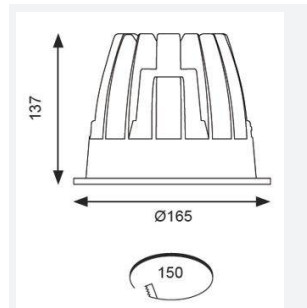

PRODUCT FEATURES

- IP44 compact high performance architectural downlight suitable for commercial, hospitality and retail applications
- Mirror finished anodized reflector
- Remote driver with plug and play connection
- Powered by Tridonic
- Die-cast aluminium construction, powder coated and 30° cut-off angle
- Anti-glare design to create visual comfort
- Dimmable and emergency options

GENERAL INFORMATION	
Wattage	37W
Lumens Delivered	2900lm
Lm/W	78lm/W
Beam Angle	70
CRI	90
CCT	3000K
Input	220-240V
Operating Temp	-20°C - 25°C
SDCM	3
UGR	22
Cut-Out Size	150mm
Product Weight without Packaging	1.236 kg

TECHNICAL INFORMATION	
Light Source	LED
Colour / Finish	White
IP Rating	IP44
Class Protection	2
Internal / External	Internal
Surface / Recessed / Suspended	Recessed
Lumen Depreciation	L70 50,000h
Warranty (Years)	5
CE Mark	Yes
Diameter	165 mm
Height	137 mm