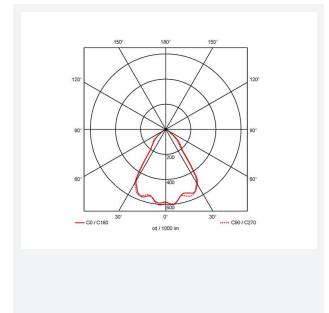

Unity 150

Category	Downlights
Application	Ancillary, Commercial, Education, Hospitality, Residential, Retail
Specification	Architectural

Code: AULED150D/WW/DD3/SM3