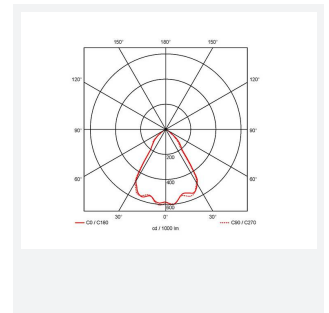

PRODUCT FEATURES

- IP44 compact high performance architectural downlight suitable for commercial, hospitality and retail applications
- Mirror finished anodized reflector
- Remote driver with plug and play connection
- Powered by Tridonic
- Die-cast aluminium construction, powder coated and 30° cut-off angle
- Anti-glare design to create visual comfort
- Dimmable and emergency options

GENERAL INFORMATION	
Wattage	37W
Lumens Delivered	2900lm
Lm/W	78lm/W
Beam Angle	70
CRI	90
CCT	3000K
Input	220/240V
Operating Temp	0°C - 25°C
SDCM	3
UGR	22
Cut-Out Size	150mm
Product Weight without Packaging	0.01 kg

TECHNICAL INFORMATION	
Light Source	LED
Colour / Finish	White
IP Rating	IP44
Class Protection	2
Internal / External	Internal
Surface / Recessed / Suspended	Recessed
Lumen Depreciation	L70 50,000h
Warranty (Years)	5
CE Mark	Yes
Diameter	165 mm
Height	137 mm