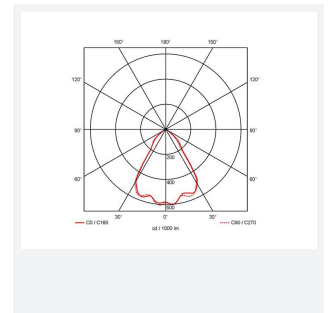

PRODUCT FEATURES

- IP44 compact high performance architectural downlight suitable for commercial, hospitality and retail applications
- Mirror finished anodized reflector
- Remote driver with plug and play connection
- Powered by Tridonic
- Die-cast aluminium construction, powder coated and 30° cut-off angle
- Anti-glare design to create visual comfort
- Dimmable and emergency options

GENERAL INFORMATION	
Wattage	37W
Lumens Delivered	2900lm
Lm/W	78lm/W
Beam Angle	70
CRI	90
CCT	3000K
Input	220-240V
Operating Temp	0°C - 25°C
SDCM	3
UGR	22
Cut-Out Size	150mm
Product Weight without Packaging	0.01 kg

TECHNICAL INFORMATION	
Light Source	LED
Colour / Finish	White
IP Rating	IP44
Class Protection	2
Internal / External	Internal
Surface / Recessed / Suspended	Recessed
Lumen Depreciation	L70 50,000h
Warranty (Years)	5
CE Mark	Yes
Diameter	165 mm
Height	137 mm