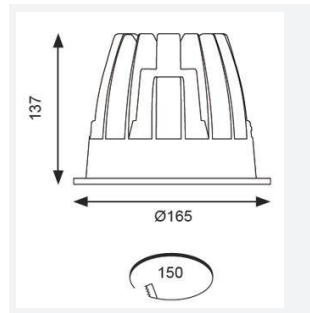

PRODUCT FEATURES

- IP44 compact high performance architectural downlight suitable for commercial, hospitality and retail applications
- Mirror finished anodized reflector
- Remote driver with plug and play connection
- Powered by Tridonic
- Die-cast aluminium construction, powder coated and 30° cut-off angle
- Anti-glare design to create visual comfort
- Dimmable and emergency options

GENERAL INFORMATION	
Wattage	37W
Lumens Delivered	2900lm
Lm/W	78lm/W
Beam Angle	70
CRI	90
CCT	3000K
Input	220-240V
Operating Temp	0°C - 25°C
SDCM	3
UGR	22
Cut-Out Size	150mm
Product Weight without Packaging	0.01 kg

TECHNICAL INFORMATION	
Light Source	LED
Colour / Finish	White
IP Rating	IP44
Class Protection	2
Internal / External	Internal
Surface / Recessed / Suspended	Recessed
Lumen Depreciation	L70 50,000h
Warranty (Years)	5
CE Mark	Yes
Diameter	165 mm
Height	137 mm