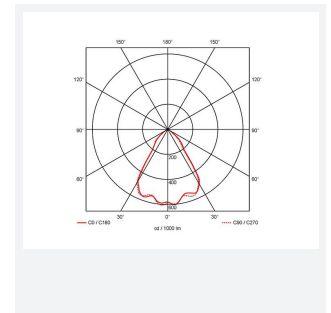

Unity 150

Category	Downlights
Application	Ancillary, Commercial, Education, Hospitality, Residential, Retail
Specification	Architectural

Code: AULED150D/WW/DD3/DM3