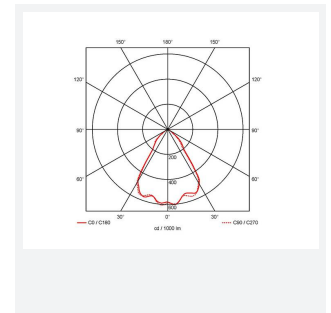

PRODUCT FEATURES

- IP44 compact high performance architectural downlight suitable for commercial, hospitality and retail applications
- Mirror finished anodized reflector
- Remote driver with plug and play connection
- Powered by Tridonic
- Die-cast aluminium construction, powder coated and 30° cut-off angle
- Anti-glare design to create visual comfort
- Dimmable and emergency options

GENERAL INFORMATION	
Wattage	37W
Lumens Delivered	2900lm
Lm/W	78lm/W
Beam Angle	70
CRI	90
CCT	3000K
Input	220/240V
Operating Temp	0°C - 25°C
SDCM	3
UGR	22
Cut-Out Size	150mm
Product Weight without Packaging	0.01 kg

TECHNICAL INFORMATION	
Light Source	LED
Colour / Finish	White
IP Rating	IP44
Class Protection	2
Internal / External	Internal
Surface / Recessed / Suspended	Recessed
Lumen Depreciation	L70 50,000h
Warranty (Years)	5
CE Mark	Yes
Diameter	165 mm
Height	137 mm