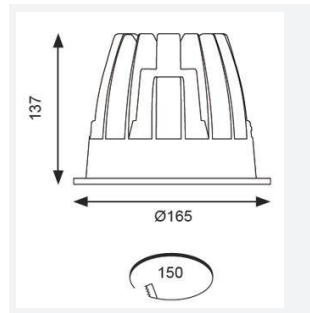

PRODUCT FEATURES

- IP44 compact high performance architectural downlight suitable for commercial, hospitality and retail applications
- Mirror finished anodized reflector
- Remote driver with plug and play connection
- Powered by Tridonic
- Die-cast aluminium construction, powder coated and 30° cut-off angle
- Anti-glare design to create visual comfort
- Dimmable and emergency options

GENERAL INFORMATION	
Wattage	37W
Lumens Delivered	2900lm
Lm/W	78lm/W
Beam Angle	70
CRI	90
CCT	3000K
Input	220/240V
Operating Temp	0°C - 25°C
SDCM	3
UGR	22
Cut-Out Size	150mm
Product Weight without Packaging	0.01 kg

TECHNICAL INFORMATION	
Light Source	LED
Colour / Finish	White
IP Rating	IP44
Class Protection	2
Internal / External	Internal
Surface / Recessed / Suspended	Recessed
Lumen Depreciation	L70 50,000h
Warranty (Years)	5
CE Mark	Yes
Diameter	165 mm
Height	137 mm