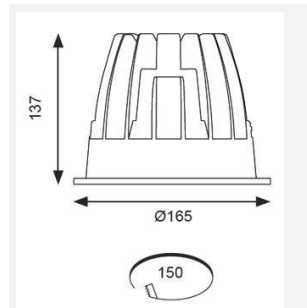

PRODUCT FEATURES

- IP44 compact high performance architectural downlight suitable for commercial, hospitality and retail applications
- Mirror finished anodized reflector
- Remote driver with plug and play connection
- Powered by Tridonic
- Die-cast aluminium construction, powder coated and 30° cut-off angle
- Anti-glare design to create visual comfort
- Dimmable and emergency options

GENERAL INFORMATION	
Wattage	37W
Lumens Delivered	2900lm
Lm/W	78lm/W
Beam Angle	70
CRI	90
CCT	3000K
Input	220-240V
Operating Temp	-20°C - 25°C
SDCM	3
UGR	22
Cut-Out Size	150mm
Product Weight without Packaging	1.189 kg

TECHNICAL INFORMATION	
Light Source	LED
Colour / Finish	White
IP Rating	IP44
Class Protection	2
Internal / External	Internal
Surface / Recessed / Suspended	Recessed
Lumen Depreciation	L70 50,000h
Warranty (Years)	5
CE Mark	Yes
Diameter	165 mm
Height	137 mm