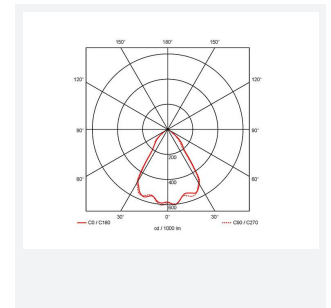

PRODUCT FEATURES

- IP44 compact high performance architectural downlight suitable for commercial, hospitality and retail applications
- Mirror finished anodized reflector
- Remote driver with plug and play connection
- Powered by Tridonic
- Die-cast aluminium construction, powder coated and 30° cut-off angle
- Anti-glare design to create visual comfort
- Dimmable and emergency options

GENERAL INFORMATION	
Wattage	37W
Lumens Delivered	2900lm
Lm/W	78lm/W
Beam Angle	70
CRI	90
CCT	3000K
Input	220-240V
Operating Temp	-20°C - 25°C
SDCM	3
UGR	22
Cut-Out Size	150mm
Product Weight without Packaging	1.189 kg

TECHNICAL INFORMATION	
Light Source	LED
Colour / Finish	White
IP Rating	IP44
Class Protection	2
Internal / External	Internal
Surface / Recessed / Suspended	Recessed
Lumen Depreciation	L70 50,000h
Warranty (Years)	5
CE Mark	Yes
Diameter	165 mm
Height	137 mm