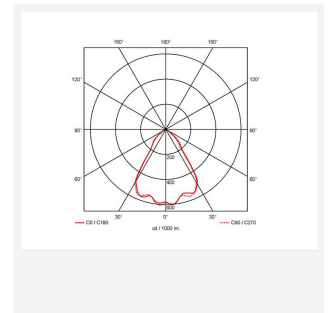

Unity 150

Category	Downlights
Application	Ancillary, Commercial, Education, Hospitality, Residential, Retail
Specification	Architectural

Code: AULED150D/WW/DD1/SM3