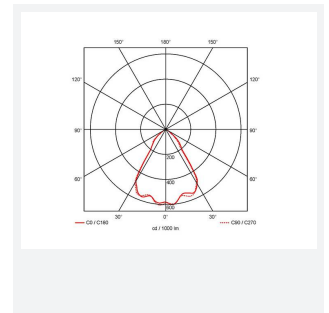

Unity 150

Category	Downlights
Application	Ancillary, Commercial, Education, Hospitality, Residential, Retail
Specification	Architectural

Code: AULED150D/SM3