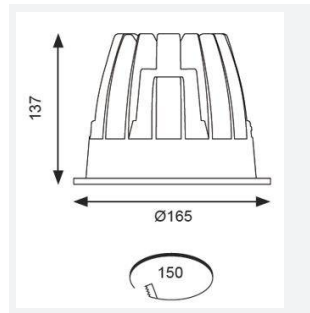

Unity 150

Category	Downlights
Application	Ancillary, Commercial, Education, Hospitality, Residential, Retail
Specification	Architectural

Code: AULED150D/SM3