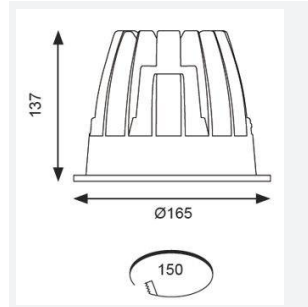

Unity 150

Category	Downlights
Application	Ancillary, Commercial, Education, Hospitality, Residential, Retail
Specification	Architectural

Code: AULED150D/OCTO