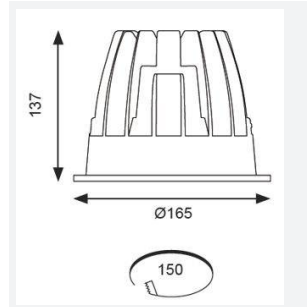

PRODUCT FEATURES

- IP44 compact high performance architectural downlight suitable for commercial, hospitality and retail applications
- Mirror finished anodized reflector
- Remote driver with plug and play connection
- Powered by Tridonic
- Die-cast aluminium construction, powder coated and 30° cut-off angle
- Anti-glare design to create visual comfort
- Dimmable and emergency options

GENERAL INFORMATION	
Wattage	37W
Lumens Delivered	3200lm
Lm/W	88lm/W
Beam Angle	70
CRI	90
CCT	4000K
Input	220/240V
Operating Temp	-20°C - 25°C
SDCM	3
UGR	22
Cut-Out Size	150mm
Product Weight without Packaging	0.01 kg

TECHNICAL INFORMATION	
Light Source	LED
Colour / Finish	White
IP Rating	IP44
Class Protection	2
Internal / External	Internal
Surface / Recessed / Suspended	Recessed
Lumen Depreciation	L70 50,000h
Warranty (Years)	5
CE Mark	Yes
Diameter	165 mm
Height	137 mm