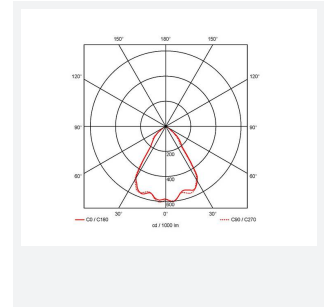

Unity 150

Category	Downlights
Application	Ancillary, Commercial, Education, Hospitality, Residential, Retail
Specification	Architectural

Code: AULED150D/OCTO