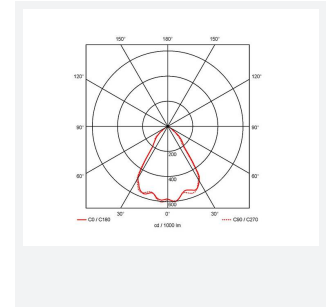

PRODUCT FEATURES

- IP44 compact high performance architectural downlight suitable for commercial, hospitality and retail applications
- Mirror finished anodized reflector
- Remote driver with plug and play connection
- Powered by Tridonic
- Die-cast aluminium construction, powder coated and 30° cut-off angle
- Anti-glare design to create visual comfort
- Dimmable and emergency options

GENERAL INFORMATION	
Wattage	37W
Lumens Delivered	3200lm
Lm/W	88lm/W
Beam Angle	70
CRI	90
CCT	4000K
Input	220/240V
Operating Temp	-20°C - 25°C
SDCM	3
UGR	22
Cut-Out Size	150mm
Product Weight without Packaging	0.01 kg

TECHNICAL INFORMATION	
Light Source	LED
Colour / Finish	White
IP Rating	IP44
Class Protection	2
Internal / External	Internal
Surface / Recessed / Suspended	Recessed
Lumen Depreciation	L70 50,000h
Warranty (Years)	5
CE Mark	Yes
Diameter	165 mm
Height	137 mm